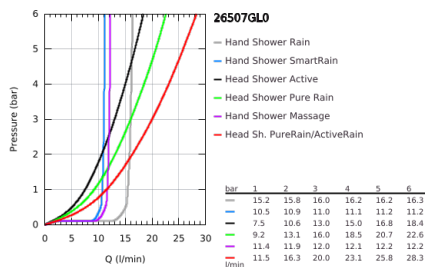

26 507 GL0 EUPHORIA SMARTCONTROL SYSTEM 310 SHOWER SYSTEM WITH SAFETY MIXER FOR WALL MOUNTING

PRODUCT DESCRIPTION

- Colour: cool sunrise
- consisting of:
 - horizontal 450 mm shower arm
 - upper bracket adjustable for minimal adaption to existing drilling holes
 - exposed SmartControl Safety Mixer
- allows change between:
 - head shower Rainshower SmartActive 310
 - spray patterns: GROHE PureRain, ActiveRain
 - maximum flow rate (at 3 bar): 20 l/min
 - hand shower Euphoria 110 Massage, spray plate white
 - spray patterns: Rain, SmartRain, Massage
 - maximum flow rate (at 3 bar): 16 l/min
 - adjustable in height with gliding element
 - shower hose Silverflex 1750 mm 1/2" x 1/2" (28 388)
 - GROHE DreamSpray - perfect spray pattern
 - GROHE LongLife finish
 - GROHE CoolTouch - no risk of scalding
 - GROHE TurboStat - compact cartridge with wax thermoelement
 - GROHE ProGrip - with knurl structure
 - GROHE SafeStop at 38°C
 - GROHE SafeStop Plus - optional temperature limiter at 43°C included
 - GROHE SmartControl - control the shower with intuitive push/turn button
 - integrated GROHE EasyReach shower tray
 - GROHE SpeedClean - effortless limescale removal
 - Inner WaterGuide - inner insulation for surface protection
 - TwistStop - to prevent hose from twisting
 - suitable for instantaneous heaters from 18 kW/h
 - minimum flow rate 5 l/min.

26 507 GL0 EUPHORIA SMARTCONTROL SYSTEM 310 SHOWER SYSTEM WITH SAFETY MIXER FOR WALL MOUNTING

SPARE PARTS

- 1: Thermostatic compact cartridge 1/2" (Spare part-nr. 47439000)
- 2: Cartridge (Spare part-nr. 48297000)
- 3: Non-return valve (Spare part-nr. 49069000)
- 4: Non-return valve (Spare part-nr. 08565000)
- 5: Glider (Spare part-nr. 48177GL0)
- 6: Dirt strainer (Spare part-nr. 0700200M)
- 7: Shower bar holder (Spare part-nr. 48279GL0)
- 9: GROHE TurboStat cartridge 1/2" (Spare part-nr. 47175000)*
- 10: Socket Spanner (Spare part-nr. 49059000)*
- * Optional accessories