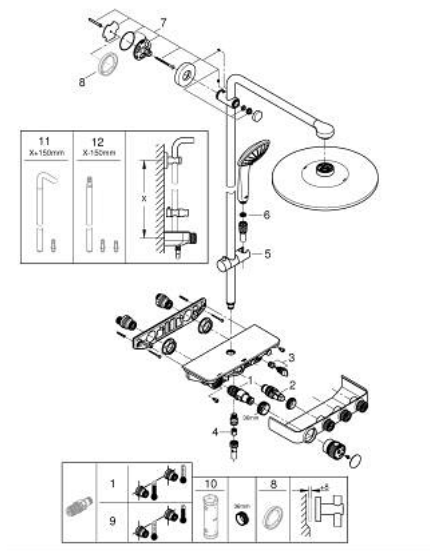

26 507 GL0 EUPHORIA SMARTCONTROL SYSTEM 310 SHOWER SYSTEM WITH SAFETY MIXER FOR WALL MOUNTING

PRODUCT DESCRIPTION

- Colour: cool sunrise
- consisting of:
 - horizontal 450 mm shower arm
 - upper bracket adjustable for minimal adaption to existing drilling holes
 - exposed SmartControl Safety Mixer
- allows change between:
 - head shower Rainshower SmartActive 310
 - spray patterns: GROHE PureRain, ActiveRain
 - maximum flow rate (at 3 bar): 20 l/min
 - hand shower Euphoria 110 Massage, spray plate white
 - spray patterns: Rain, SmartRain, Massage
 - maximum flow rate (at 3 bar): 16 l/min
 - adjustable in height with gliding element
 - shower hose Silverflex 1750 mm 1/2" x 1/2" (28 388)
 - GROHE DreamSpray - perfect spray pattern
 - GROHE LongLife finish
 - GROHE CoolTouch - no risk of scalding
 - GROHE TurboStat - compact cartridge with wax thermoelement
 - GROHE ProGrip - with knurl structure
 - GROHE SafeStop at 38°C
 - GROHE SafeStop Plus - optional temperature limiter at 43°C included
 - GROHE SmartControl - control the shower with intuitive push/turn button
 - integrated GROHE EasyReach shower tray
 - GROHE SpeedClean - effortless limescale removal
 - Inner WaterGuide - inner insulation for surface protection
 - TwistStop - to prevent hose from twisting
 - suitable for instantaneous heaters from 18 kW/h
 - minimum flow rate 5 l/min.

26 507 GL0 EUPHORIA SMARTCONTROL SYSTEM 310 SHOWER SYSTEM WITH SAFETY MIXER FOR WALL MOUNTING

SPARE PARTS

- 1: Thermostatic compact cartridge 1/2" (Spare part-nr. 47439000)
- 2: Cartridge (Spare part-nr. 48297000)
- 3: Non-return valve (Spare part-nr. 49069000)
- 4: Non-return valve (Spare part-nr. 08565000)
- 5: Glider (Spare part-nr. 48177GL0)
- 6: Dirt strainer (Spare part-nr. 0700200M)
- 7: Shower bar holder (Spare part-nr. 48279GL0)
- 9: GROHE TurboStat cartridge 1/2" (Spare part-nr. 47175000)*
- 10: Socket Spanner (Spare part-nr. 49059000)*
- * Optional accessories