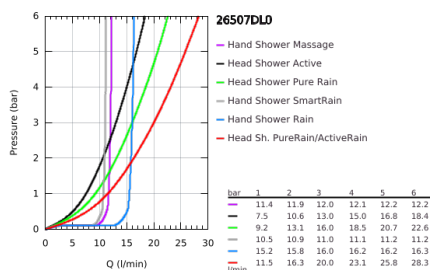

## 26 507 DL0 EUPHORIA SMARTCONTROL SYSTEM 310 SHOWER SYSTEM WITH SAFETY MIXER FOR WALL MOUNTING

### PRODUCT DESCRIPTION

- Colour: brushed warm sunset
- consisting of:
  - horizontal 450 mm shower arm
  - upper bracket adjustable for minimal adaption to existing drilling holes
  - exposed SmartControl Safety Mixer
- allows change between:
  - head shower Rainshower SmartActive 310
  - spray patterns: GROHE PureRain, ActiveRain
  - maximum flow rate (at 3 bar): 20 l/min
  - hand shower Euphoria 110 Massage, spray plate white
  - spray patterns: Rain, SmartRain, Massage
  - maximum flow rate (at 3 bar): 16 l/min
  - adjustable in height with gliding element
  - shower hose Silverflex 1750 mm 1/2" x 1/2" (28 388)
  - GROHE DreamSpray - perfect spray pattern
  - GROHE LongLife finish
  - GROHE CoolTouch - no risk of scalding
  - GROHE TurboStat - compact cartridge with wax thermoelement
  - GROHE ProGrip - with knurl structure
  - GROHE SafeStop at 38°C
  - GROHE SafeStop Plus - optional temperature limiter at 43°C included
  - GROHE SmartControl - control the shower with intuitive push/turn button
  - integrated GROHE EasyReach shower tray
  - GROHE SpeedClean - effortless limescale removal
  - Inner WaterGuide - inner insulation for surface protection
  - TwistStop - to prevent hose from twisting
  - suitable for instantaneous heaters from 18 kW/h
  - minimum flow rate 5 l/min.