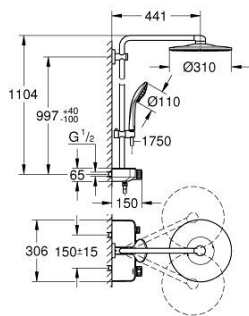

## 26 507 DL0 EUPHORIA SMARTCONTROL SYSTEM 310 SHOWER SYSTEM WITH SAFETY MIXER FOR WALL MOUNTING

### PRODUCT DESCRIPTION

- Colour: brushed warm sunset
- consisting of:
  - horizontal 450 mm shower arm
  - upper bracket adjustable for minimal adaption to existing drilling holes
  - exposed SmartControl Safety Mixer
- allows change between:
  - head shower Rainshower SmartActive 310
  - spray patterns: GROHE PureRain, ActiveRain
  - maximum flow rate (at 3 bar): 20 l/min
  - hand shower Euphoria 110 Massage, spray plate white
  - spray patterns: Rain, SmartRain, Massage
  - maximum flow rate (at 3 bar): 16 l/min
  - adjustable in height with gliding element
  - shower hose Silverflex 1750 mm 1/2" x 1/2" (28 388)
  - GROHE DreamSpray - perfect spray pattern
  - GROHE LongLife finish
  - GROHE CoolTouch - no risk of scalding
  - GROHE TurboStat - compact cartridge with wax thermoelement
  - GROHE ProGrip - with knurl structure
  - GROHE SafeStop at 38°C
  - GROHE SafeStop Plus - optional temperature limiter at 43°C included
  - GROHE SmartControl - control the shower with intuitive push/turn button
  - integrated GROHE EasyReach shower tray
  - GROHE SpeedClean - effortless limescale removal
  - Inner WaterGuide - inner insulation for surface protection
  - TwistStop - to prevent hose from twisting
  - suitable for instantaneous heaters from 18 kW/h
  - minimum flow rate 5 l/min.

### SPARE PARTS

- 1: Thermostatic compact cartridge 1/2" (Spare part-nr. 47439000)
- 2: Cartridge (Spare part-nr. 48297000)
- 3: Non-return valve (Spare part-nr. 49069000)
- 4: Non-return valve (Spare part-nr. 08565000)
- 5: Glider (Spare part-nr. 48177DL0)
- 6: Dirt strainer (Spare part-nr. 0700200M)
- 7: Shower bar holder (Spare part-nr. 48279DL0)
- 9: GROHE TurboStat cartridge 1/2" (Spare part-nr. 47175000)\*
- 10: Socket Spanner (Spare part-nr. 49059000)\*