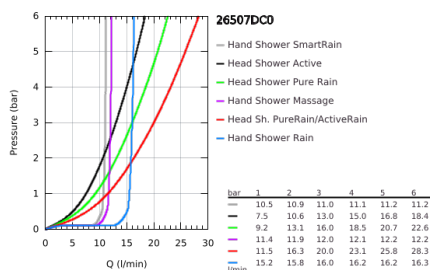

26 507 DC0 EUPHORIA SMARTCONTROL SYSTEM 310 SHOWER SYSTEM WITH SAFETY MIXER FOR WALL MOUNTING

PRODUCT DESCRIPTION

- Colour: supersteel
- consisting of:
 - horizontal 450 mm shower arm
 - upper bracket adjustable for minimal adaption to existing drilling holes
 - exposed SmartControl Safety Mixer
- allows change between:
 - head shower Rainshower SmartActive 310
 - spray patterns: GROHE PureRain, ActiveRain
 - maximum flow rate (at 3 bar): 20 l/min
 - hand shower Euphoria 110 Massage, spray plate white
 - spray patterns: Rain, SmartRain, Massage
 - maximum flow rate (at 3 bar): 16 l/min
 - adjustable in height with gliding element
 - shower hose Silverflex 1750 mm 1/2" x 1/2" (28 388)
 - GROHE DreamSpray - perfect spray pattern
 - GROHE LongLife finish
 - GROHE CoolTouch - no risk of scalding
 - GROHE TurboStat - compact cartridge with wax thermoelement
 - GROHE ProGrip - with knurl structure
 - GROHE SafeStop at 38°C
 - GROHE SafeStop Plus - optional temperature limiter at 43°C included
 - GROHE SmartControl - control the shower with intuitive push/turn button
 - integrated GROHE EasyReach shower tray
 - GROHE SpeedClean - effortless limescale removal
 - Inner WaterGuide - inner insulation for surface protection
 - TwistStop - to prevent hose from twisting
 - suitable for instantaneous heaters from 18 kW/h
 - minimum flow rate 5 l/min.