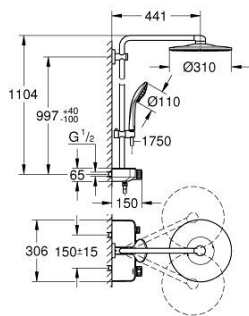

26 507 DC0 EUPHORIA SMARTCONTROL SYSTEM 310 SHOWER SYSTEM WITH SAFETY MIXER FOR WALL MOUNTING

PRODUCT DESCRIPTION

- Colour: supersteel
- consisting of:
 - horizontal 450 mm shower arm
 - upper bracket adjustable for minimal adaption to existing drilling holes
 - exposed SmartControl Safety Mixer
- allows change between:
 - head shower Rainshower SmartActive 310
 - spray patterns: GROHE PureRain, ActiveRain
 - maximum flow rate (at 3 bar): 20 l/min
 - hand shower Euphoria 110 Massage, spray plate white
 - spray patterns: Rain, SmartRain, Massage
 - maximum flow rate (at 3 bar): 16 l/min
 - adjustable in height with gliding element
 - shower hose Silverflex 1750 mm 1/2" x 1/2" (28 388)
 - GROHE DreamSpray - perfect spray pattern
 - GROHE LongLife finish
 - GROHE CoolTouch - no risk of scalding
 - GROHE TurboStat - compact cartridge with wax thermoelement
 - GROHE ProGrip - with knurl structure
 - GROHE SafeStop at 38°C
 - GROHE SafeStop Plus - optional temperature limiter at 43°C included
 - GROHE SmartControl - control the shower with intuitive push/turn button
 - integrated GROHE EasyReach shower tray
 - GROHE SpeedClean - effortless limescale removal
 - Inner WaterGuide - inner insulation for surface protection
 - TwistStop - to prevent hose from twisting
 - suitable for instantaneous heaters from 18 kW/h
 - minimum flow rate 5 l/min.