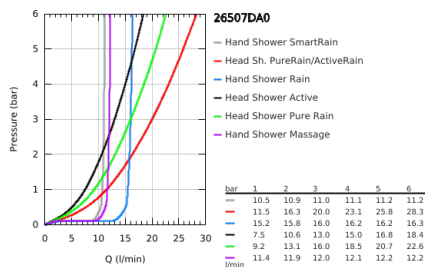

26 507 DA0 EUPHORIA SMARTCONTROL SYSTEM 310 SHOWER SYSTEM WITH SAFETY MIXER FOR WALL MOUNTING

PRODUCT DESCRIPTION

- Colour: warm sunset
- consisting of:
 - horizontal 450 mm shower arm
 - upper bracket adjustable for minimal adaption to existing drilling holes
 - exposed SmartControl Safety Mixer
- allows change between:
 - head shower Rainshower SmartActive 310
 - spray patterns: GROHE PureRain, ActiveRain
 - maximum flow rate (at 3 bar): 20 l/min
 - hand shower Euphoria 110 Massage, spray plate white
 - spray patterns: Rain, SmartRain, Massage
 - maximum flow rate (at 3 bar): 16 l/min
 - adjustable in height with gliding element
 - shower hose Silverflex 1750 mm 1/2" x 1/2" (28 388)
 - GROHE DreamSpray - perfect spray pattern
 - GROHE LongLife finish
 - GROHE CoolTouch - no risk of scalding
 - GROHE TurboStat - compact cartridge with wax thermoelement
 - GROHE ProGrip - with knurl structure
 - GROHE SafeStop at 38°C
 - GROHE SafeStop Plus - optional temperature limiter at 43°C included
 - GROHE SmartControl - control the shower with intuitive push/turn button
 - integrated GROHE EasyReach shower tray
 - GROHE SpeedClean - effortless limescale removal
 - Inner WaterGuide - inner insulation for surface protection
 - TwistStop - to prevent hose from twisting
 - suitable for instantaneous heaters from 18 kW/h
 - minimum flow rate 5 l/min.