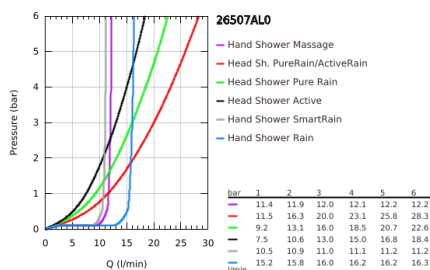

26 507 AL0 EUPHORIA SMARTCONTROL SYSTEM 310 SHOWER SYSTEM WITH SAFETY MIXER FOR WALL MOUNTING

PRODUCT DESCRIPTION

- Colour: brushed hard graphite
- consisting of:
 - horizontal 450 mm shower arm
 - upper bracket adjustable for minimal adaption to existing drilling holes
 - exposed SmartControl Safety Mixer
- allows change between:
 - head shower Rainshower SmartActive 310
 - maximum flow rate (at 3 bar): 20 l/min
 - spray patterns: GROHE PureRain, ActiveRain
 - hand shower Euphoria 110 Massage, spray plate white
 - spray patterns: Rain, SmartRain, Massage
 - maximum flow rate (at 3 bar): 16 l/min
 - adjustable in height with gliding element
 - shower hose Silverflex 1750 mm 1/2" x 1/2" (28 388)
 - GROHE DreamSpray - perfect spray pattern
 - GROHE LongLife finish
 - GROHE CoolTouch - no risk of scalding
 - GROHE TurboStat - compact cartridge with wax thermoelement
 - GROHE ProGrip - with knurl structure
 - GROHE SafeStop at 38°C
 - GROHE SafeStop Plus - optional temperature limiter at 43°C included
 - GROHE SmartControl - control the shower with intuitive push/turn button
 - integrated GROHE EasyReach shower tray
 - GROHE SpeedClean - effortless limescale removal
 - Inner WaterGuide - inner insulation for surface protection
 - TwistStop - to prevent hose from twisting
 - suitable for instantaneous heaters from 18 kW/h
 - minimum flow rate 5 l/min.