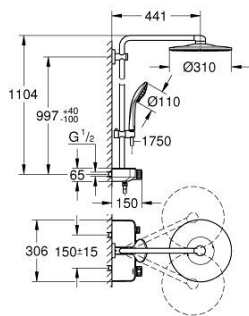

26 507 AL0 EUPHORIA SMARTCONTROL SYSTEM 310 SHOWER SYSTEM WITH SAFETY MIXER FOR WALL MOUNTING

PRODUCT DESCRIPTION

- Colour: brushed hard graphite
- consisting of:
 - horizontal 450 mm shower arm
 - upper bracket adjustable for minimal adaption to existing drilling holes
 - exposed SmartControl Safety Mixer
- allows change between:
 - head shower Rainshower SmartActive 310
 - maximum flow rate (at 3 bar): 20 l/min
 - spray patterns: GROHE PureRain, ActiveRain
 - hand shower Euphoria 110 Massage, spray plate white
 - spray patterns: Rain, SmartRain, Massage
 - maximum flow rate (at 3 bar): 16 l/min
 - adjustable in height with gliding element
 - shower hose Silverflex 1750 mm 1/2" x 1/2" (28 388)
 - GROHE DreamSpray - perfect spray pattern
 - GROHE LongLife finish
 - GROHE CoolTouch - no risk of scalding
 - GROHE TurboStat - compact cartridge with wax thermoelement
 - GROHE ProGrip - with knurl structure
 - GROHE SafeStop at 38°C
 - GROHE SafeStop Plus - optional temperature limiter at 43°C included
 - GROHE SmartControl - control the shower with intuitive push/turn button
 - integrated GROHE EasyReach shower tray
 - GROHE SpeedClean - effortless limescale removal
 - Inner WaterGuide - inner insulation for surface protection
 - TwistStop - to prevent hose from twisting
 - suitable for instantaneous heaters from 18 kW/h
 - minimum flow rate 5 l/min.