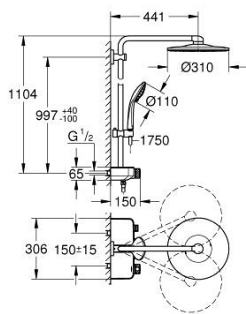

26 507 A00 EUPHORIA SMARTCONTROL SYSTEM 310 SHOWER SYSTEM WITH SAFETY MIXER FOR WALL MOUNTING

PRODUCT DESCRIPTION

- Colour: hard graphite
- consisting of:
 - horizontal 450 mm shower arm
 - upper bracket adjustable for minimal adaption to existing drilling holes
 - exposed SmartControl Safety Mixer
- allows change between:
 - head shower Rainshower SmartActive 310
 - spray patterns: GROHE PureRain, ActiveRain
- maximum flow rate (at 3 bar): 20 l/min
- hand shower Euphoria 110 Massage, spray plate white
- spray patterns: Rain, SmartRain, Massage
- maximum flow rate (at 3 bar): 16 l/min
- adjustable in height with gliding element
- shower hose Silverflex 1750 mm 1/2" x 1/2" (28 388)
- GROHE DreamSpray - perfect spray pattern
- GROHE LongLife finish
- GROHE CoolTouch - no risk of scalding
- GROHE TurboStat - compact cartridge with wax thermoelement
- GROHE ProGrip - with knurl structure
- GROHE SafeStop at 38°C
- GROHE SafeStop Plus - optional temperature limiter at 43°C included
- GROHE SmartControl - control the shower with intuitive push/turn button
- integrated GROHE EasyReach shower tray
- GROHE SpeedClean - effortless limescale removal
- Inner WaterGuide - inner insulation for surface protection
- TwistStop - to prevent hose from twisting
- suitable for instantaneous heaters from 18 kW/h
- minimum flow rate 5 l/min.

26 507 A00 EUPHORIA SMARTCONTROL SYSTEM 310 SHOWER SYSTEM WITH SAFETY MIXER FOR WALL MOUNTING

SPARE PARTS

- 1: Thermostatic compact cartridge 1/2" (Spare part-nr. 47439000)
- 2: Cartridge (Spare part-nr. 48297000)
- 3: Non-return valve (Spare part-nr. 49069000)
- 4: Non-return valve (Spare part-nr. 08565000)
- 5: Glider (Spare part-nr. 48177A00)
- 6: Dirt strainer (Spare part-nr. 0700200M)
- 7: Shower bar holder (Spare part-nr. 48279A00)
- 9: GROHE TurboStat cartridge 1/2" (Spare part-nr. 47175000)*
- 10: Socket Spanner (Spare part-nr. 49059000)*