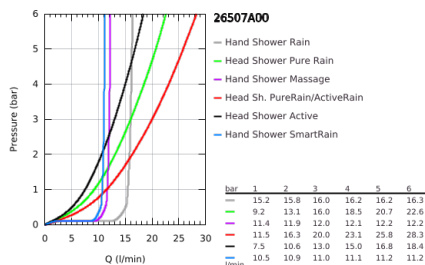

26 507 A00 EUPHORIA SMARTCONTROL SYSTEM 310 SHOWER SYSTEM WITH SAFETY MIXER FOR WALL MOUNTING

PRODUCT DESCRIPTION

- Colour: hard graphite
- consisting of:
 - horizontal 450 mm shower arm
 - upper bracket adjustable for minimal adaption to existing drilling holes
 - exposed SmartControl Safety Mixer
- allows change between:
 - head shower Rainshower SmartActive 310
 - spray patterns: GROHE PureRain, ActiveRain
- maximum flow rate (at 3 bar): 20 l/min
- hand shower Euphoria 110 Massage, spray plate white
- spray patterns: Rain, SmartRain, Massage
- maximum flow rate (at 3 bar): 16 l/min
- adjustable in height with gliding element
- shower hose Silverflex 1750 mm 1/2" x 1/2" (28 388)
- GROHE DreamSpray - perfect spray pattern
- GROHE LongLife finish
- GROHE CoolTouch - no risk of scalding
- GROHE TurboStat - compact cartridge with wax thermoelement
- GROHE ProGrip - with knurl structure
- GROHE SafeStop at 38°C
- GROHE SafeStop Plus - optional temperature limiter at 43°C included
- GROHE SmartControl - control the shower with intuitive push/turn button
- integrated GROHE EasyReach shower tray
- GROHE SpeedClean - effortless limescale removal
- Inner WaterGuide - inner insulation for surface protection
- TwistStop - to prevent hose from twisting
- suitable for instantaneous heaters from 18 kW/h
- minimum flow rate 5 l/min.

26 507 A00 EUPHORIA SMARTCONTROL SYSTEM 310 SHOWER SYSTEM WITH SAFETY MIXER FOR WALL MOUNTING

SPARE PARTS

- 1: Thermostatic compact cartridge 1/2" (Spare part-nr. 47439000)
- 2: Cartridge (Spare part-nr. 48297000)
- 3: Non-return valve (Spare part-nr. 49069000)
- 4: Non-return valve (Spare part-nr. 08565000)
- 5: Glider (Spare part-nr. 48177A00)
- 6: Dirt strainer (Spare part-nr. 0700200M)
- 7: Shower bar holder (Spare part-nr. 48279A00)
- 9: GROHE TurboStat cartridge 1/2" (Spare part-nr. 47175000)*
- 10: Socket Spanner (Spare part-nr. 49059000)*