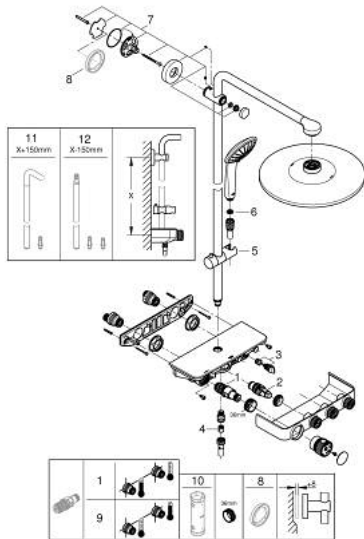

26 507 A00 EUPHORIA SMARTCONTROL SYSTEM 310 SHOWER SYSTEM WITH SAFETY MIXER FOR WALL MOUNTING

PRODUCT DESCRIPTION

- Colour: hard graphite
- consisting of:
 - horizontal 450 mm shower arm
 - upper bracket adjustable for minimal adaption to existing drilling holes
 - exposed SmartControl Safety Mixer
- allows change between:
 - head shower Rainshower SmartActive 310
 - spray patterns: GROHE PureRain, ActiveRain
- maximum flow rate (at 3 bar): 20 l/min
- hand shower Euphoria 110 Massage, spray plate white
- spray patterns: Rain, SmartRain, Massage
- maximum flow rate (at 3 bar): 16 l/min
- adjustable in height with gliding element
- shower hose Silverflex 1750 mm 1/2" x 1/2" (28 388)
- GROHE DreamSpray - perfect spray pattern
- GROHE LongLife finish
- GROHE CoolTouch - no risk of scalding
- GROHE TurboStat - compact cartridge with wax thermoelement
- GROHE ProGrip - with knurl structure
- GROHE SafeStop at 38°C
- GROHE SafeStop Plus - optional temperature limiter at 43°C included
- GROHE SmartControl - control the shower with intuitive push/turn button
- integrated GROHE EasyReach shower tray
- GROHE SpeedClean - effortless limescale removal
- Inner WaterGuide - inner insulation for surface protection
- TwistStop - to prevent hose from twisting
- suitable for instantaneous heaters from 18 kW/h
- minimum flow rate 5 l/min.

26 507 A00 EUPHORIA SMARTCONTROL SYSTEM 310 SHOWER SYSTEM WITH SAFETY MIXER FOR WALL MOUNTING

SPARE PARTS

- 1: Thermostatic compact cartridge 1/2" (Spare part-nr. 47439000)
- 2: Cartridge (Spare part-nr. 48297000)
- 3: Non-return valve (Spare part-nr. 49069000)
- 4: Non-return valve (Spare part-nr. 08565000)
- 5: Glider (Spare part-nr. 48177A00)
- 6: Dirt strainer (Spare part-nr. 0700200M)
- 7: Shower bar holder (Spare part-nr. 48279A00)
- 9: GROHE TurboStat cartridge 1/2" (Spare part-nr. 47175000)*
- 10: Socket Spanner (Spare part-nr. 49059000)*