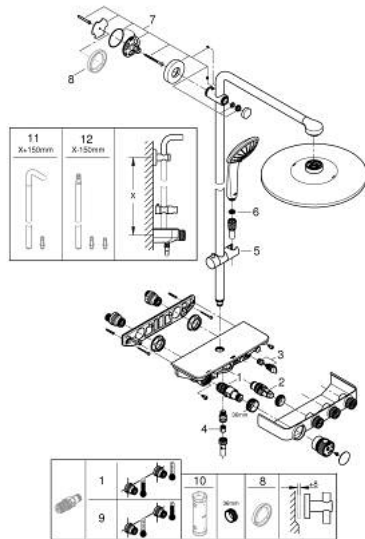

26 507 000 EUPHORIA SMARTCONTROL SYSTEM 310 SHOWER SYSTEM WITH SAFETY MIXER FOR WALL MOUNTING

SPARE PARTS

1. 1: Thermostatic compact cartridge 1/2" (Spare part-nr. 47439000)
  2. 2: Cartridge (Spare part-nr. 48297000)
  3. 3: Non-return valve (Spare part-nr. 49069000)
  4. 4: Non-return valve (Spare part-nr. 08565000)
  5. 5: Glider (Spare part-nr. 48177000)
  6. 6: Dirt strainer (Spare part-nr. 0700200M)
  7. 7: Shower bar holder (Spare part-nr. 48279000)
  8. 8: Compensation disc (Spare part-nr. 27180000)*
  9. 9: GROHE TurboStat cartridge 1/2" (Spare part-nr. 47175000)*
  10. 10: Socket Spanner (Spare part-nr. 49059000)*
  11. 11: Shower system pipe for retrofitting (Spare part-nr. 48497000)*
  12. 12: Shower system pipe for retrofitting (Spare part-nr. 48498000)*
2. Optional accessories