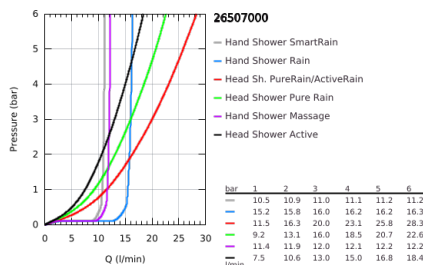

26 507 000 EUPHORIA SMARTCONTROL SYSTEM 310 SHOWER SYSTEM WITH SAFETY MIXER FOR WALL MOUNTING

PRODUCT DESCRIPTION

- Colour: chrome
- consisting of:
 - horizontal 450 mm shower arm
 - upper bracket adjustable for minimal adaption to existing drilling holes
 - exposed SmartControl Safety Mixer
- allows change between:
 - head shower Rainshower SmartActive 310
 - spray patterns: GROHE PureRain, ActiveRain
 - maximum flow rate (at 3 bar): 20 l/min
 - hand shower Euphoria 110 Massage, spray plate white (27 221 001)
 - spray patterns: Rain, SmartRain, Massage
 - maximum flow rate (at 3 bar): 16 l/min
 - adjustable in height with gliding element
 - shower hose Silverflex 1750 mm 1/2" x 1/2" (28 388)
 - GROHE DreamSpray - perfect spray pattern
 - GROHE LongLife finish
 - GROHE CoolTouch - no risk of scalding
 - GROHE TurboStat - compact cartridge with wax thermoelement
 - GROHE ProGrip - with knurl structure
 - GROHE SafeStop at 38°C
 - GROHE SafeStop Plus - optional temperature limiter at 43°C included
 - GROHE SmartControl - control the shower with intuitive push/turn button
 - integrated GROHE EasyReach shower tray
 - GROHE SpeedClean - effortless limescale removal
 - Inner WaterGuide - inner insulation for surface protection
 - TwistStop - to prevent hose from twisting
 - suitable for instantaneous heaters from 18 kW/h
 - minimum flow rate 5 l/min.