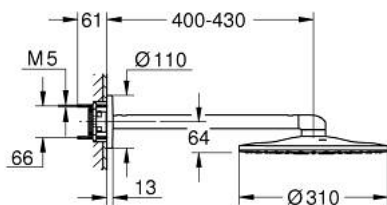

26 475 LS0 RAINSHOWER SMARTACTIVE 310 HEAD SHOWER SET 430 MM, 2 SPRAYS

PRODUCT DESCRIPTION

- Colour: moon white
- consisting of:
 - head shower Rainshower SmartActive 310, spray plate moon white
 - spray patterns: GROHE PureRain, ActiveRain
 - horizontal 430 mm shower arm
 - GROHE DreamSpray - perfect spray pattern
 - GROHE LongLife finish
 - GROHE SpeedClean - effortless limescale removal
 - Inner WaterGuide - inner insulation for surface protection
- requires rough-in set 26 483 or 26 484 - to be ordered separately