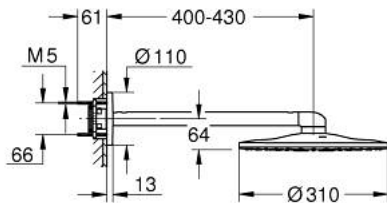

26 475 GN0 RAINSHOWER SMARTACTIVE 310 HEAD SHOWER SET 430 MM, 2 SPRAYS

PRODUCT DESCRIPTION

- Colour: brushed cool sunrise
- consisting of:
 - head shower Rainshower SmartActive 310
 - spray patterns: GROHE PureRain, ActiveRain
 - horizontal 430 mm shower arm
 - GROHE DreamSpray - perfect spray pattern
 - GROHE LongLife finish
 - GROHE SpeedClean - effortless limescale removal
 - Inner WaterGuide - inner insulation for surface protection
- requires rough-in set 26 483 or 26 484 - to be ordered separately