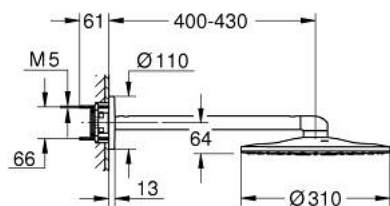

26 475 GL0 RAINSHOWER SMARTACTIVE 310 HEAD SHOWER SET 430 MM, 2 SPRAYS

PRODUCT DESCRIPTION

- Colour: cool sunrise
- consisting of:
 - head shower Rainshower SmartActive 310
 - spray patterns: GROHE PureRain, ActiveRain
 - horizontal 430 mm shower arm
 - GROHE DreamSpray - perfect spray pattern
 - GROHE LongLife finish
 - GROHE SpeedClean - effortless limescale removal
 - Inner WaterGuide - inner insulation for surface protection
- requires rough-in set 26 483 or 26 484 - to be ordered separately