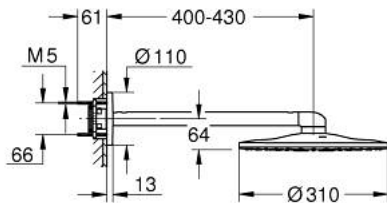

26 475 DL0 RAINSHOWER SMARTACTIVE 310 HEAD SHOWER SET 430 MM, 2 SPRAYS

PRODUCT DESCRIPTION

- Colour: brushed warm sunset
- consisting of:
 - head shower Rainshower SmartActive 310
 - spray patterns: GROHE PureRain, ActiveRain
 - horizontal 430 mm shower arm
 - GROHE DreamSpray - perfect spray pattern
 - GROHE LongLife finish
 - GROHE SpeedClean - effortless limescale removal
 - Inner WaterGuide - inner insulation for surface protection
- requires rough-in set 26 483 or 26 484 - to be ordered separately