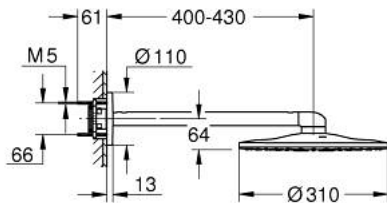

26 475 DC0 RAINSHOWER SMARTACTIVE 310 HEAD SHOWER SET 430 MM, 2 SPRAYS

PRODUCT DESCRIPTION

- Colour: supersteel
- consisting of:
 - head shower Rainshower SmartActive 310
 - spray patterns: GROHE PureRain, ActiveRain
 - horizontal 430 mm shower arm
 - GROHE DreamSpray - perfect spray pattern
 - GROHE LongLife finish
 - GROHE SpeedClean - effortless limescale removal
 - Inner WaterGuide - inner insulation for surface protection
- requires rough-in set 26 483 or 26 484 - to be ordered separately