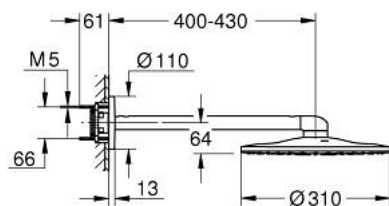

## 26 475 DA0 RAINSHOWER SMARTACTIVE 310 HEAD SHOWER SET 430 MM, 2 SPRAYS

### PRODUCT DESCRIPTION

- Colour: warm sunset
- consisting of:
  - head shower Rainshower SmartActive 310
  - spray patterns: GROHE PureRain, ActiveRain
  - horizontal 430 mm shower arm
  - GROHE DreamSpray - perfect spray pattern
  - GROHE LongLife finish
  - GROHE SpeedClean - effortless limescale removal
  - Inner WaterGuide - inner insulation for surface protection
- requires rough-in set 26 483 or 26 484 - to be ordered separately