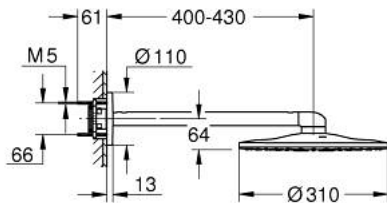

26 475 AL0 RAINSHOWER SMARTACTIVE 310 HEAD SHOWER SET 430 MM, 2 SPRAYS

PRODUCT DESCRIPTION

- Colour: brushed hard graphite
- consisting of:
 - head shower Rainshower SmartActive 310
 - spray patterns: GROHE PureRain, ActiveRain
 - horizontal 430 mm shower arm
 - GROHE DreamSpray - perfect spray pattern
 - GROHE LongLife finish
 - GROHE SpeedClean - effortless limescale removal
 - Inner WaterGuide - inner insulation for surface protection
- requires rough-in set 26 483 or 26 484 - to be ordered separately