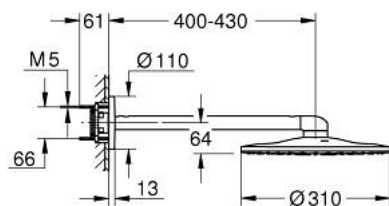

## 26 475 A00 RAINSHOWER SMARTACTIVE 310 HEAD SHOWER SET 430 MM, 2 SPRAYS

### PRODUCT DESCRIPTION

- Colour: hard graphite
- consisting of:
  - head shower Rainshower SmartActive 310
  - spray patterns: GROHE PureRain, ActiveRain
  - horizontal 430 mm shower arm
  - GROHE DreamSpray - perfect spray pattern
  - GROHE LongLife finish
  - GROHE SpeedClean - effortless limescale removal
  - Inner WaterGuide - inner insulation for surface protection
- requires rough-in set 26 483 or 26 484 - to be ordered separately