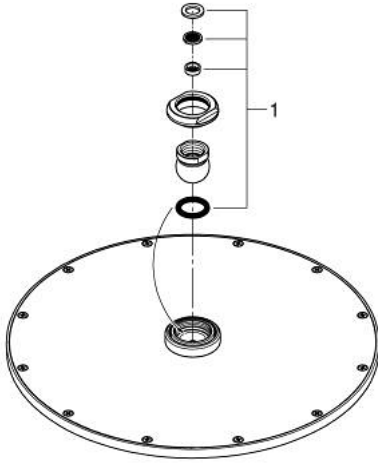

26 472 000 RAINSHOWER COSMOPOLITAN 310 HEAD SHOWER 1 SPRAY

PRODUCT DESCRIPTION

- Colour: chrome
- spray pattern: Rain
- maximum flow rate (at 3 bar): 5.5 l/min
- Ø 310 mm
- material: metal
- ball joint with turning angle $20^\circ \pm 20^\circ$
- connection thread 1/2"
- GROHE EcoJoy - less water, perfect flow
- GROHE DreamSpray - perfect spray pattern
- GROHE LongLife finish
- GROHE SpeedClean - effortless limescale removal
- suitable for instantaneous heater

26 472 000 **RAINSHOWER COSMOPOLITAN 310 HEAD SHOWER 1 SPRAY**

SPARE PARTS

1: Inlet valve assembly (Spare part-nr. 48185000)