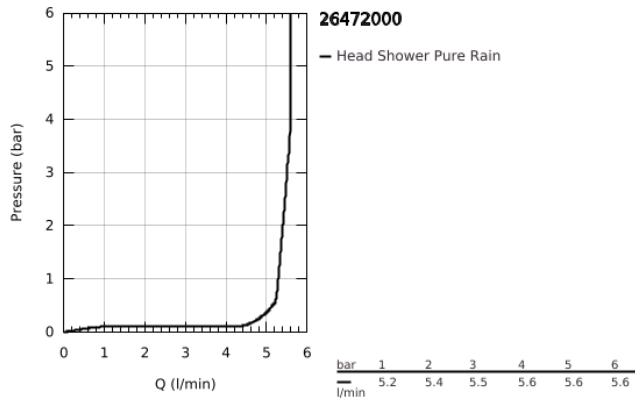

26 472 000 RAINSHOWER COSMOPOLITAN 310 HEAD SHOWER 1 SPRAY

PRODUCT DESCRIPTION

- Colour: chrome
- spray pattern: Rain
- maximum flow rate (at 3 bar): 5.5 l/min
- Ø 310 mm
- material: metal
- ball joint with turning angle $20^\circ \pm 20^\circ$
- connection thread 1/2"
- GROHE EcoJoy - less water, perfect flow
- GROHE DreamSpray - perfect spray pattern
- GROHE LongLife finish
- GROHE SpeedClean - effortless limescale removal
- suitable for instantaneous heater

26 472 000 **RAINSHOWER COSMOPOLITAN 310 HEAD SHOWER 1 SPRAY**

SPARE PARTS

1: Inlet valve assembly (Spare part-nr. 48185000)