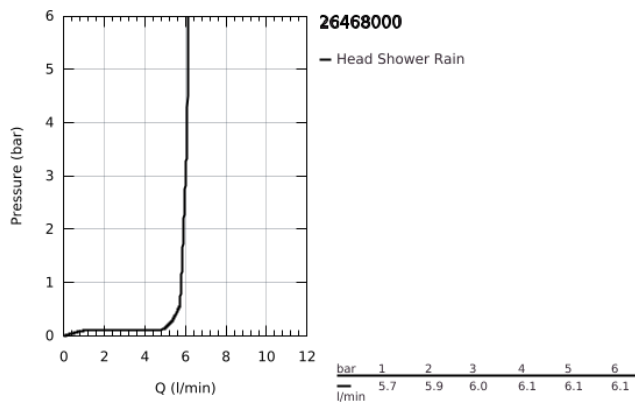

26 468 000 EUPHORIA CUBE 150 HEAD SHOWER 1 SPRAY

PRODUCT DESCRIPTION

- Colour: chrome
- spray pattern: Rain
- maximum flow rate (at 3 bar): 6 l/min
- 152 x 152 mm
- with ball joint, rotation angle $\pm 12^\circ$
- connection thread 1/2"
- GROHE EcoJoy - extra efficient water usage, perfect flow
- GROHE DreamSpray - perfect spray pattern
- GROHE LongLife finish
- GROHE SpeedClean - effortless limescale removal
- Inner WaterGuide - inner insulation for surface protection
- suitable for instantaneous heater

26 468 000 **EUPHORIA CUBE 150 HEAD SHOWER 1 SPRAY**

SPARE PARTS

1: Fibre seal dia. Ø18.5 x Ø12 x 2 (Spare part-nr. 0138900M)

2: Dirt strainer (Spare part-nr. 0676800M)