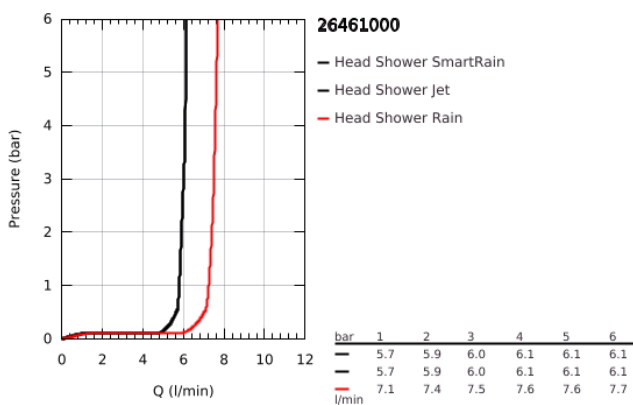

## 26 461 000 EUPHORIA 260 HEAD SHOWER SET CEILING 142 MM, 3 SPRAYS

### PRODUCT DESCRIPTION

- Colour: chrome
- consisting of:
  - head shower Euphoria 260 (26 457)
  - spray patterns: Rain, SmartRain, Jet
  - maximum flow rate (at 3 bar): 7.5 l/min
  - Rainshower shower arm ceiling 142 mm (28 724 000)
  - GROHE EcoJoy - less water, perfect flow
  - GROHE DreamSpray - perfect spray pattern
  - GROHE LongLife finish
  - GROHE SpeedClean - effortless limescale removal
  - Inner WaterGuide - inner insulation for surface protection
- suitable for instantaneous heater

26 461 000 **EUPHORIA 260 HEAD SHOWER SET CEILING 142 MM, 3 SPRAYS**

**SPARE PARTS**

- 1: Escutcheon (Spare part-nr. 11741000)
- 2: Fibre seal dia.  $\varnothing 18.5 \times \varnothing 12 \times 2$  (Spare part-nr. 0138900M)
- 3: Dirt strainer (Spare part-nr. 48007000)