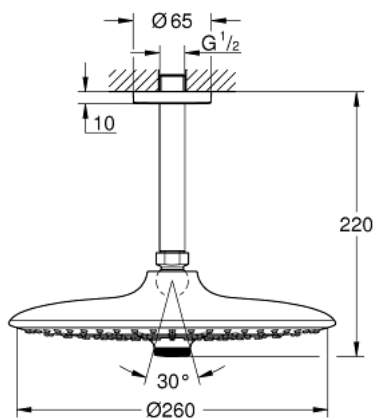

## 26 461 000 EUPHORIA 260 HEAD SHOWER SET CEILING 142 MM, 3 SPRAYS

### PRODUCT DESCRIPTION

- Colour: chrome
- consisting of:
  - head shower Euphoria 260 (26 457)
  - spray patterns: Rain, SmartRain, Jet
  - maximum flow rate (at 3 bar): 7.5 l/min
  - Rainshower shower arm ceiling 142 mm (28 724 000)
  - GROHE EcoJoy - less water, perfect flow
  - GROHE DreamSpray - perfect spray pattern
  - GROHE LongLife finish
  - GROHE SpeedClean - effortless limescale removal
  - Inner WaterGuide - inner insulation for surface protection
- suitable for instantaneous heater

26 461 000 **EUPHORIA 260 HEAD SHOWER SET CEILING 142 MM, 3 SPRAYS**

**SPARE PARTS**

- 1: Escutcheon (Spare part-nr. 11741000)
- 2: Fibre seal dia.  $\varnothing 18.5 \times \varnothing 12 \times 2$  (Spare part-nr. 0138900M)
- 3: Dirt strainer (Spare part-nr. 48007000)