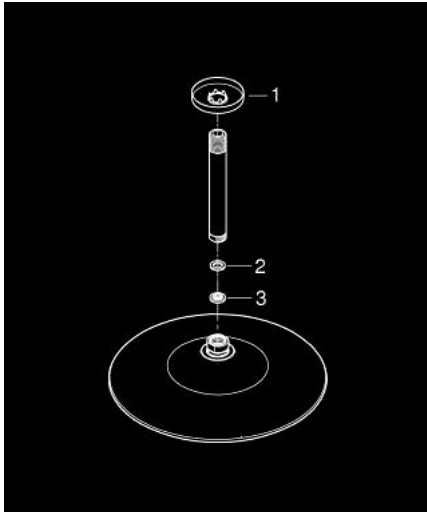

## 26 461 000 EUPHORIA 260 HEAD SHOWER SET CEILING 142 MM, 3 SPRAYS

### PRODUCT DESCRIPTION

- Colour: chrome
- consisting of:
  - head shower Euphoria 260 (26 457)
  - spray patterns: Rain, SmartRain, Jet
  - maximum flow rate (at 3 bar): 7.5 l/min
  - Rainshower shower arm ceiling 142 mm (28 724 000)
  - GROHE EcoJoy - less water, perfect flow
  - GROHE DreamSpray - perfect spray pattern
  - GROHE LongLife finish
  - GROHE SpeedClean - effortless limescale removal
  - Inner WaterGuide - inner insulation for surface protection
- suitable for instantaneous heater

26 461 000 **EUPHORIA 260 HEAD SHOWER SET CEILING 142 MM, 3 SPRAYS**

**SPARE PARTS**

- 1: Escutcheon (Spare part-nr. 11741000)
- 2: Fibre seal dia.  $\varnothing 18.5 \times \varnothing 12 \times 2$  (Spare part-nr. 0138900M)
- 3: Dirt strainer (Spare part-nr. 48007000)