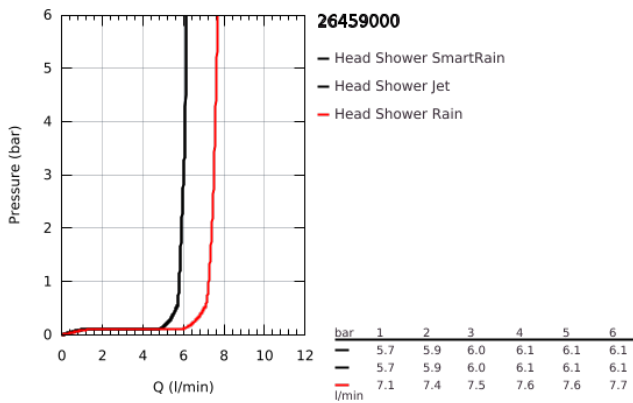

26 459 000 EUPHORIA 260 HEAD SHOWER SET 380 MM, 3 SPRAYS

PRODUCT DESCRIPTION

- Colour: chrome
- consisting of:
 - head shower Euphoria 260 (26 457)
 - spray patterns: Rain, SmartRain, Jet
 - maximum flow rate (at 3 bar): 7.5 l/min
 - Shower arm Rainshower 380 mm (28 361 000)
- GROHE EcoJoy - less water, perfect flow
- GROHE DreamSpray - perfect spray pattern
- GROHE LongLife finish
- GROHE SpeedClean - effortless limescale removal
- Inner WaterGuide - inner insulation for surface protection
- suitable for instantaneous heater

26 459 000 **EUPHORIA 260 HEAD SHOWER SET 380 MM, 3 SPRAYS**

SPARE PARTS

- 1: Escutcheon (Spare part-nr. 11741000)
- 2: Fibre seal dia. $\varnothing 18.5 \times \varnothing 12 \times 2$ (Spare part-nr. 0138900M)
- 3: Dirt strainer (Spare part-nr. 48007000)