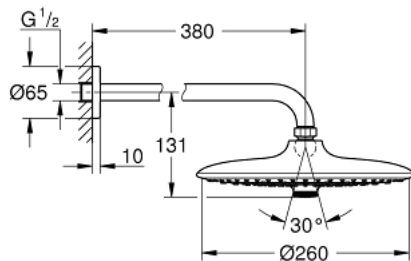

26 459 000 EUPHORIA 260 HEAD SHOWER SET 380 MM, 3 SPRAYS

PRODUCT DESCRIPTION

- Colour: chrome
- consisting of:
 - head shower Euphoria 260 (26 457)
 - spray patterns: Rain, SmartRain, Jet
 - maximum flow rate (at 3 bar): 7.5 l/min
 - Shower arm Rainshower 380 mm (28 361 000)
- GROHE EcoJoy - less water, perfect flow
- GROHE DreamSpray - perfect spray pattern
- GROHE LongLife finish
- GROHE SpeedClean - effortless limescale removal
- Inner WaterGuide - inner insulation for surface protection
- suitable for instantaneous heater

26 459 000 **EUPHORIA 260 HEAD SHOWER SET 380 MM, 3 SPRAYS**

SPARE PARTS

- 1: Escutcheon (Spare part-nr. 11741000)
- 2: Fibre seal dia. $\varnothing 18.5 \times \varnothing 12 \times 2$ (Spare part-nr. 0138900M)
- 3: Dirt strainer (Spare part-nr. 48007000)