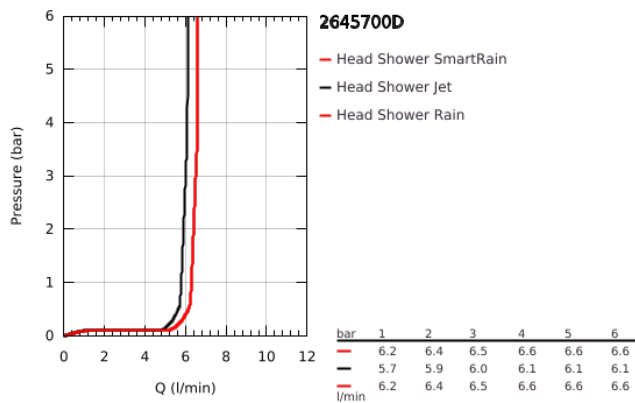

26 457 00D EUPHORIA 260 HEAD SHOWER 3 SPRAYS

PRODUCT DESCRIPTION

- Colour: chrome
- spray patterns: Rain, SmartRain, Jet
- maximum flow rate (at 3 bar): 6.5 l/min
- Ø 260 mm
- ball joint ± 15° rotatable
- connection thread 1/2"
- GROHE EcoJoy - less water, perfect flow
- GROHE DreamSpray - perfect spray pattern
- GROHE LongLife finish
- GROHE SpeedClean - effortless limescale removal
- Inner WaterGuide - inner insulation for surface protection
- suitable for instantaneous heater
- minimum pressure 1.0 bar

26 457 00D EUPHORIA 260 HEAD SHOWER 3 SPRAYS

SPARE PARTS

1: Fibre seal dia. $\varnothing 18.5 \times \varnothing 12 \times 2$ (Spare part-nr. 0138900M)

2: Dirt strainer (Spare part-nr. 48007000)