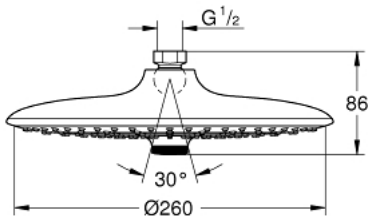

26 457 00D EUPHORIA 260 HEAD SHOWER 3 SPRAYS

PRODUCT DESCRIPTION

- Colour: chrome
- spray patterns: Rain, SmartRain, Jet
- maximum flow rate (at 3 bar): 6.5 l/min
- Ø 260 mm
- ball joint ± 15° rotatable
- connection thread 1/2"
- GROHE EcoJoy - less water, perfect flow
- GROHE DreamSpray - perfect spray pattern
- GROHE LongLife finish
- GROHE SpeedClean - effortless limescale removal
- Inner WaterGuide - inner insulation for surface protection
- suitable for instantaneous heater
- minimum pressure 1.0 bar

26 457 00D EUPHORIA 260 HEAD SHOWER 3 SPRAYS

SPARE PARTS

1: Fibre seal dia. $\varnothing 18.5 \times \varnothing 12 \times 2$ (Spare part-nr. 0138900M)

2: Dirt strainer (Spare part-nr. 48007000)