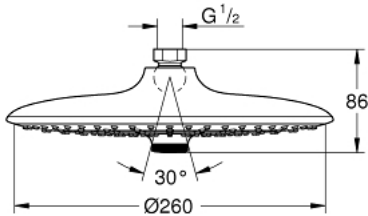

### PRODUCT DESCRIPTION

- Colour: chrome
- spray patterns: Rain, SmartRain, Jet
- maximum flow rate (at 3 bar): 7.5 l/min
- Ø 260 mm
- ball joint ± 15° rotatable
- connection thread 1/2"
- GROHE EcoJoy - less water, perfect flow
- GROHE DreamSpray - perfect spray pattern
- GROHE LongLife finish
- GROHE SpeedClean - effortless limescale removal
- Inner WaterGuide - inner insulation for surface protection
- suitable for instantaneous heater

### SPARE PARTS

1: Fibre seal dia.  $\varnothing 18.5 \times \varnothing 12 \times 2$  (Spare part-nr. 0138900M)

2: Dirt strainer (Spare part-nr. 48007000)