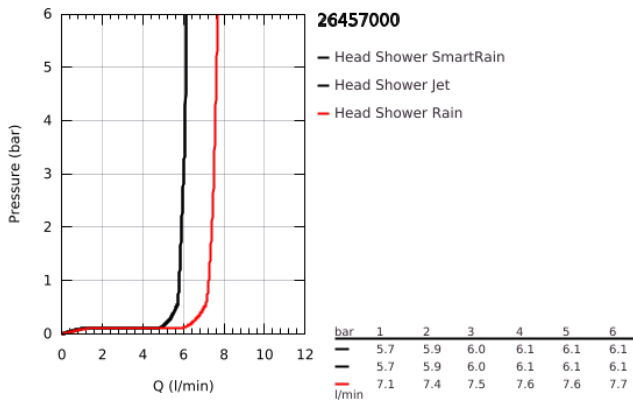

## 26 457 000 EUPHORIA 260 HEAD SHOWER 3 SPRAYS

### PRODUCT DESCRIPTION

- Colour: chrome
- spray patterns: Rain, SmartRain, Jet
- maximum flow rate (at 3 bar): 7.5 l/min
- Ø 260 mm
- ball joint ± 15° rotatable
- connection thread 1/2"
- GROHE EcoJoy - less water, perfect flow
- GROHE DreamSpray - perfect spray pattern
- GROHE LongLife finish
- GROHE SpeedClean - effortless limescale removal
- Inner WaterGuide - inner insulation for surface protection
- suitable for instantaneous heater