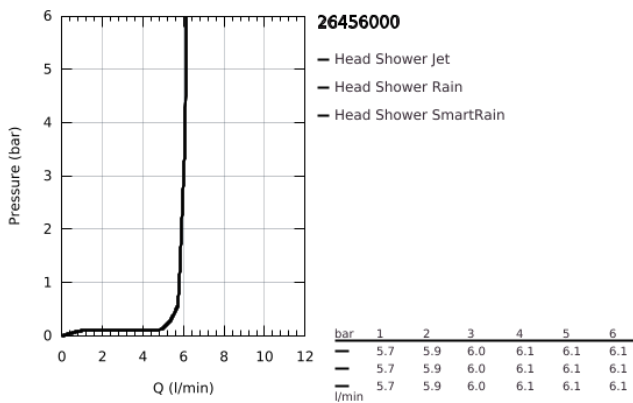

26 456 000 EUPHORIA 260 HEAD SHOWER 3 SPRAYS

PRODUCT DESCRIPTION

- Colour: chrome
- spray patterns: Rain, SmartRain, Jet
- maximum flow rate (at 3 bar): 6 l/min
- Ø 260 mm
- ball joint ± 15° rotatable
- connection thread 1/2"
- GROHE EcoJoy - less water, perfect flow
- GROHE DreamSpray - perfect spray pattern
- GROHE LongLife finish
- GROHE SpeedClean - effortless limescale removal
- Inner WaterGuide - inner insulation for surface protection
- suitable for instantaneous heater
- minimum pressure 1.0 bar

26 456 000 EUPHORIA 260 HEAD SHOWER 3 SPRAYS

SPARE PARTS

1: Fibre seal dia. Ø18.5 x Ø12 x 2 (Spare part-nr. 0138900M)

2: Dirt strainer (Spare part-nr. 48007000)