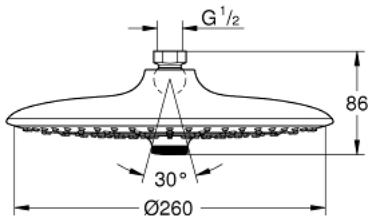

26 456 000 EUPHORIA 260 HEAD SHOWER 3 SPRAYS

PRODUCT DESCRIPTION

- Colour: chrome
- spray patterns: Rain, SmartRain, Jet
- maximum flow rate (at 3 bar): 6 l/min
- Ø 260 mm
- ball joint ± 15° rotatable
- connection thread 1/2"
- GROHE EcoJoy - less water, perfect flow
- GROHE DreamSpray - perfect spray pattern
- GROHE LongLife finish
- GROHE SpeedClean - effortless limescale removal
- Inner WaterGuide - inner insulation for surface protection
- suitable for instantaneous heater
- minimum pressure 1.0 bar

26 456 000 EUPHORIA 260 HEAD SHOWER 3 SPRAYS

SPARE PARTS

1: Fibre seal dia. Ø18.5 x Ø12 x 2 (Spare part-nr. 0138900M)

2: Dirt strainer (Spare part-nr. 48007000)