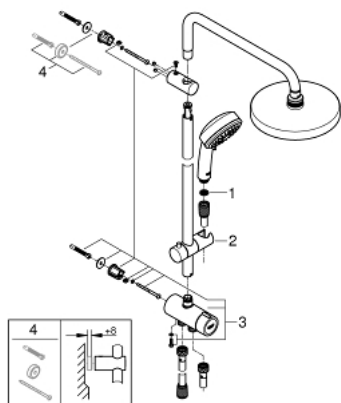

26 453 000 TEMPESTA COSMOPOLITAN SYSTEM 200 SHOWER SYSTEM WITH DIVERTER FOR WALL MOUNTING

PRODUCT DESCRIPTION

- Colour: chrome
- consisting of:
 - horizontal 390 mm shower arm, adjustable before installation
 - change by diverter between hand shower, head shower or head shower Eco setting
 - head shower Tempesta Cosmopolitan 200 (27 541)
 - 2 spray patterns (via diverter): Rain, SmartRain
- with ball joint
- rotation angle $\pm 15^\circ$
- hand shower Tempesta Cosmopolitan 100 (27 573 001)
- spray patterns: GROHE Rain O², Rain, Massage, Jet
- adjustable in height with gliding element
- distance between diverter and upper bracket: 920 mm
- shower hose Relaxaflex 1500 mm (28 151)
- shower hose Relaxaflex 500 mm
- flexible installation: connection to faucet / wall union for water supply with 1/2" thread of the 500 mm shower hose
- minimum flow rate 7 l/min.
- GROHE DreamSpray - perfect spray pattern
- GROHE LongLife finish
- GROHE SpeedClean - effortless limescale removal
- Inner WaterGuide - inner insulation for surface protection
- ShockProof silicone ring prevents damages caused by shower falling

26 453 000 TEMPESTA COSMOPOLITAN SYSTEM 200 SHOWER SYSTEM WITH DIVERTER FOR WALL MOUNTING

SPARE PARTS

1: Dirt strainer (Spare part-nr. 0700200M)

2: Glider (Spare part-nr. 12140000)

3: Diverter (Spare part-nr. 48338000)