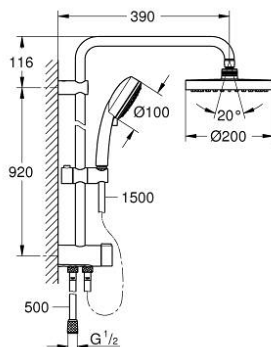

26 453 000 TEMPESTA COSMOPOLITAN SYSTEM 200 SHOWER SYSTEM WITH DIVERTER FOR WALL MOUNTING

PRODUCT DESCRIPTION

- Colour: chrome
- consisting of:
 - horizontal 390 mm shower arm, adjustable before installation
 - change by diverter between hand shower, head shower or head shower Eco setting
 - head shower Tempesta Cosmopolitan 200 (27 541)
 - 2 spray patterns (via diverter): Rain, SmartRain
- with ball joint
- rotation angle $\pm 15^\circ$
- hand shower Tempesta Cosmopolitan 100 (27 573 001)
- spray patterns: GROHE Rain O², Rain, Massage, Jet
- adjustable in height with gliding element
- distance between diverter and upper bracket: 920 mm
- shower hose Relaxaflex 1500 mm (28 151)
- shower hose Relaxaflex 500 mm
- flexible installation: connection to faucet / wall union for water supply with 1/2" thread of the 500 mm shower hose
- minimum flow rate 7 l/min.
- GROHE DreamSpray - perfect spray pattern
- GROHE LongLife finish
- GROHE SpeedClean - effortless limescale removal
- Inner WaterGuide - inner insulation for surface protection
- ShockProof silicone ring prevents damages caused by shower falling

26 453 000 TEMPESTA COSMOPOLITAN SYSTEM 200 SHOWER SYSTEM WITH DIVERTER FOR WALL MOUNTING

SPARE PARTS

1: Dirt strainer (Spare part-nr. 0700200M)

2: Glider (Spare part-nr. 12140000)

3: Diverter (Spare part-nr. 48338000)

4: Compensation disc (Spare part-nr. 26496000)*

* Optional accessories