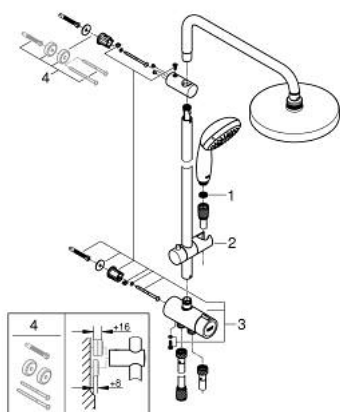

26 452 000 TEMPESTA SYSTEM 200 SHOWER SYSTEM WITH DIVERTER FOR WALL MOUNTING

PRODUCT DESCRIPTION

- Colour: chrome
- consisting of:
 - horizontal 390 mm shower arm, adjustable before installation
 - change by diverter between hand shower, head shower or head shower Eco setting
 - head shower Tempesta Cosmopolitan 200 (27 541)
 - 2 spray patterns (via diverter): Rain, SmartRain
- with ball joint
- rotation angle $\pm 15^\circ$
- hand shower Tempesta 100 (28 578 001)
- spray patterns: GROHE Rain O², Rain, Massage, Jet
- adjustable in height with gliding element
- distance between diverter and upper bracket: 920 mm
- shower hose Relaxaflex 1500 mm (28 151)
- shower hose Relaxaflex 500 mm
- flexible installation: connection to faucet / wall union for water supply with 1/2" thread of the 500 mm shower hose
- minimum flow rate 7 l/min.
- GROHE DreamSpray - perfect spray pattern
- GROHE LongLife finish
- GROHE SpeedClean - effortless limescale removal
- Inner WaterGuide - inner insulation for surface protection

26 452 000 TEMPESTA SYSTEM 200 SHOWER SYSTEM WITH DIVERTER FOR WALL MOUNTING

SPARE PARTS

- 1: Dirt strainer (Spare part-nr. 0700200M)
 - 2: Glider (Spare part-nr. 12140000)
 - 3: Diverter (Spare part-nr. 48338000)
 - 4: Compensation disc (Spare part-nr. 26496000)*
- * Optional accessories