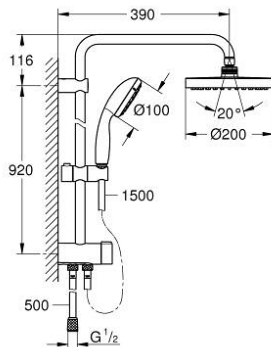

26 452 000 TEMPESTA SYSTEM 200 SHOWER SYSTEM WITH DIVERTER FOR WALL MOUNTING

PRODUCT DESCRIPTION

- Colour: chrome
- consisting of:
 - horizontal 390 mm shower arm, adjustable before installation
 - change by diverter between hand shower, head shower or head shower Eco setting
 - head shower Tempesta Cosmopolitan 200 (27 541)
 - 2 spray patterns (via diverter): Rain, SmartRain
- with ball joint
- rotation angle $\pm 15^\circ$
- hand shower Tempesta 100 (28 578 001)
- spray patterns: GROHE Rain O², Rain, Massage, Jet
- adjustable in height with gliding element
- distance between diverter and upper bracket: 920 mm
- shower hose Relaxaflex 1500 mm (28 151)
- shower hose Relaxaflex 500 mm
- flexible installation: connection to faucet / wall union for water supply with 1/2" thread of the 500 mm shower hose
- minimum flow rate 7 l/min.
- GROHE DreamSpray - perfect spray pattern
- GROHE LongLife finish
- GROHE SpeedClean - effortless limescale removal
- Inner WaterGuide - inner insulation for surface protection

26 452 000 TEMPESTA SYSTEM 200 SHOWER SYSTEM WITH DIVERTER FOR WALL MOUNTING

SPARE PARTS

- 1: Dirt strainer (Spare part-nr. 0700200M)
 - 2: Glider (Spare part-nr. 12140000)
 - 3: Diverter (Spare part-nr. 48338000)
 - 4: Compensation disc (Spare part-nr. 26496000)*
- * Optional accessories