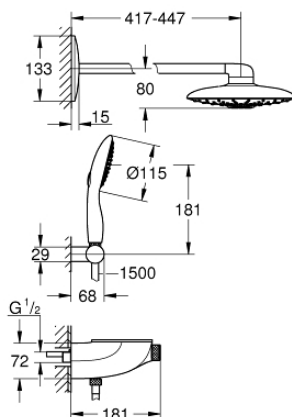

26 443 000 RAINSHOWER SYSTEM SMARTCONTROL DUO 360 COMBI SHOWER SYSTEM WITH SAFETY MIXER, EXPOSED/CONCEALED

PRODUCT DESCRIPTION

- Colour: chrome
- consisting of:
 - exposed/concealed SmartControl thermostat
 - allows change between:
 - head shower Rainshower Duo 360 with horizontal 450 mm shower arm, spray plate chrome
 - spray patterns: GROHE PureRain/GROHE Rain O² spray* and TrioMassage
 - maximum flow rate (at 3 bar): 21 l/min
- hand shower Power&Soul 115, spray plate white (27 671)
 - maximum flow rate (at 3 bar): 7.5 l/min
- hand shower wall holder (27 055)
- Silverflex shower hose 1500 mm 1/2" x 1/2" (28 364)
 - minimum flow rate 10 l/min.
- GROHE DreamSpray - perfect spray pattern
- GROHE LongLife finish
- GROHE CoolTouch - no risk of scalding
- GROHE TurboStat - compact cartridge with wax thermoelement
- GROHE EcoJoy - less water, perfect flow
- GROHE SafeStop - safety button at 38°C
- GROHE SafeStop Plus - optional temperature limiter at 43°C included
- GROHE SmartControl - control the shower with intuitive push/turn button
- GROHE EasyReach shower tray
- GROHE SpeedClean - effortless limescale removal
- Inner WaterGuide - inner insulation for surface protection
- TwistStop - to prevent hose from twisting
- requires rough-in set 26 264 and concealed unit 26 449 – all to be ordered separately
- * to be decided at first installation; factory default setting: GROHE PureRain