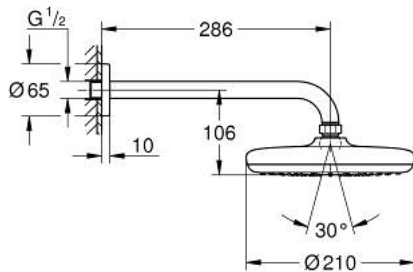

26 412 000 TEMPESTA 210 HEAD SHOWER SET 286 MM, 1 SPRAY

PRODUCT DESCRIPTION

- Colour: chrome
- consisting of:
 - head shower Tempesta 210 (26 410)
 - spray pattern: Rain
 - maximum flow rate (at 3 bar): 8.5 l/min
- Shower arm Rainshower 286 mm (28 576)
- GROHE EcoJoy - less water, perfect flow
- GROHE DreamSpray - perfect spray pattern
- GROHE SpeedClean - effortless limescale removal
- Inner WaterGuide - inner insulation for surface protection
- suitable for instantaneous heater

26 412 000 **TEMPESTA 210 HEAD SHOWER SET 286 MM, 1 SPRAY**

SPARE PARTS

- 1: Fibre seal dia. Ø18.5 x Ø12 x 2 (Spare part-nr. 0138900M)
- 2: Dirt strainer (Spare part-nr. 48007000)
- 3: Escutcheon (Spare part-nr. 11741000)