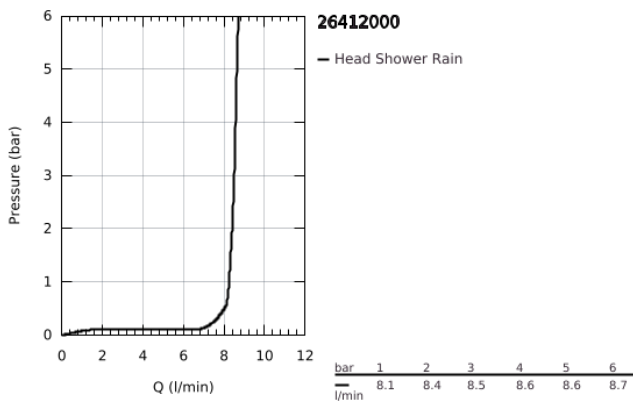

26 412 000 TEMPESTA 210 HEAD SHOWER SET 286 MM, 1 SPRAY

PRODUCT DESCRIPTION

- Colour: chrome
- consisting of:
 - head shower Tempesta 210 (26 410)
 - spray pattern: Rain
 - maximum flow rate (at 3 bar): 8.5 l/min
- Shower arm Rainshower 286 mm (28 576)
- GROHE EcoJoy - less water, perfect flow
- GROHE DreamSpray - perfect spray pattern
- GROHE SpeedClean - effortless limescale removal
- Inner WaterGuide - inner insulation for surface protection
- suitable for instantaneous heater

26 412 000 **TEMPESTA 210 HEAD SHOWER SET 286 MM, 1 SPRAY**

SPARE PARTS

- 1: Fibre seal dia. Ø18.5 x Ø12 x 2 (Spare part-nr. 0138900M)
- 2: Dirt strainer (Spare part-nr. 48007000)
- 3: Escutcheon (Spare part-nr. 11741000)