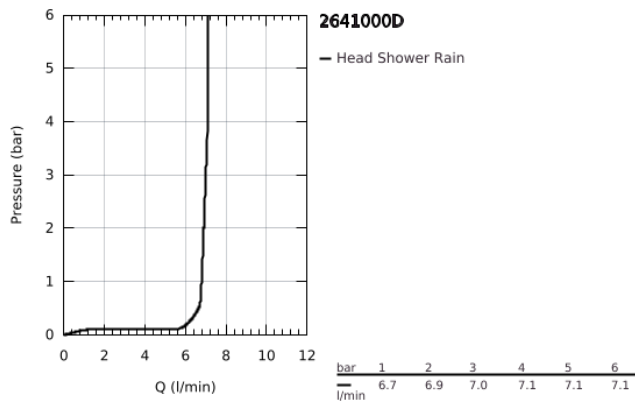

26 410 00D TEMPESTA 210 HEAD SHOWER 1 SPRAY

PRODUCT DESCRIPTION

- Colour: chrome
- spray pattern: Rain
- maximum flow rate (at 3 bar): 7 l/min
- Ø 210 mm
- ball joint ± 15° rotatable
- connection thread 1/2"
- GROHE EcoJoy - less water, perfect flow
- GROHE DreamSpray - perfect spray pattern
- GROHE LongLife finish
- GROHE SpeedClean - effortless limescale removal
- Inner WaterGuide - inner insulation for surface protection
- suitable for instantaneous heater
- minimum pressure 1.0 bar

26 410 00D TEMPESTA 210 HEAD SHOWER 1 SPRAY

SPARE PARTS

1: Fibre seal dia. Ø18.5 x Ø12 x 2 (Spare part-nr. 0138900M)

2: Dirt strainer (Spare part-nr. 48007000)