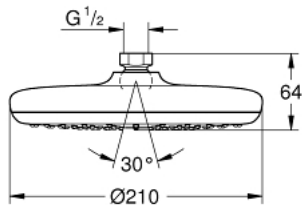

26 410 00D TEMPESTA 210 HEAD SHOWER 1 SPRAY

PRODUCT DESCRIPTION

- Colour: chrome
- spray pattern: Rain
- maximum flow rate (at 3 bar): 7 l/min
- Ø 210 mm
- ball joint ± 15° rotatable
- connection thread 1/2"
- GROHE EcoJoy - less water, perfect flow
- GROHE DreamSpray - perfect spray pattern
- GROHE LongLife finish
- GROHE SpeedClean - effortless limescale removal
- Inner WaterGuide - inner insulation for surface protection
- suitable for instantaneous heater
- minimum pressure 1.0 bar

26 410 00D TEMPESTA 210 HEAD SHOWER 1 SPRAY

SPARE PARTS

1: Fibre seal dia. Ø18.5 x Ø12 x 2 (Spare part-nr. 0138900M)

2: Dirt strainer (Spare part-nr. 48007000)