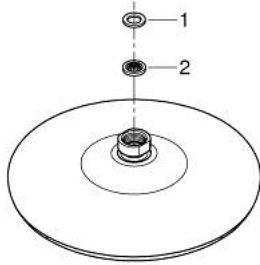

26 410 00D TEMPESTA 210 HEAD SHOWER 1 SPRAY

PRODUCT DESCRIPTION

- Colour: chrome
- spray pattern: Rain
- maximum flow rate (at 3 bar): 7 l/min
- Ø 210 mm
- ball joint ± 15° rotatable
- connection thread 1/2"
- GROHE EcoJoy - less water, perfect flow
- GROHE DreamSpray - perfect spray pattern
- GROHE LongLife finish
- GROHE SpeedClean - effortless limescale removal
- Inner WaterGuide - inner insulation for surface protection
- suitable for instantaneous heater
- minimum pressure 1.0 bar

26 410 00D TEMPESTA 210 HEAD SHOWER 1 SPRAY

SPARE PARTS

1: Fibre seal dia. Ø18.5 x Ø12 x 2 (Spare part-nr. 0138900M)

2: Dirt strainer (Spare part-nr. 48007000)