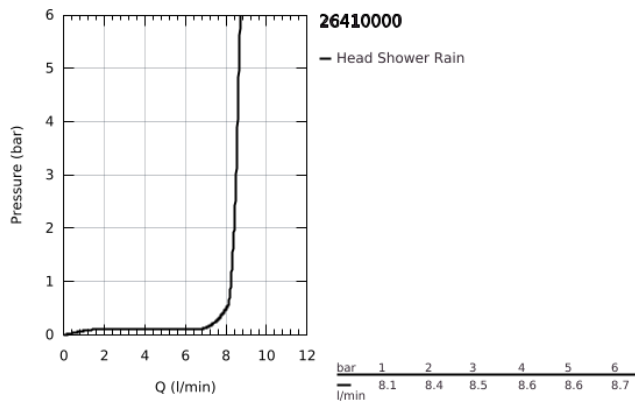

26 410 000 TEMPESTA 210 HEAD SHOWER 1 SPRAY

PRODUCT DESCRIPTION

- Colour: chrome
- spray pattern: Rain
- maximum flow rate (at 3 bar): 8.5 l/min
- Ø 210 mm
- ball joint ± 15° rotatable
- connection thread 1/2"
- GROHE EcoJoy - less water, perfect flow
- GROHE DreamSpray - perfect spray pattern
- GROHE LongLife finish
- GROHE SpeedClean - effortless limescale removal
- Inner WaterGuide - inner insulation for surface protection
- suitable for instantaneous heater

26 410 000 TEMPESTA 210 HEAD SHOWER 1 SPRAY

SPARE PARTS

1: Fibre seal dia. Ø18.5 x Ø12 x 2 (Spare part-nr. 0138900M)

2: Dirt strainer (Spare part-nr. 48007000)