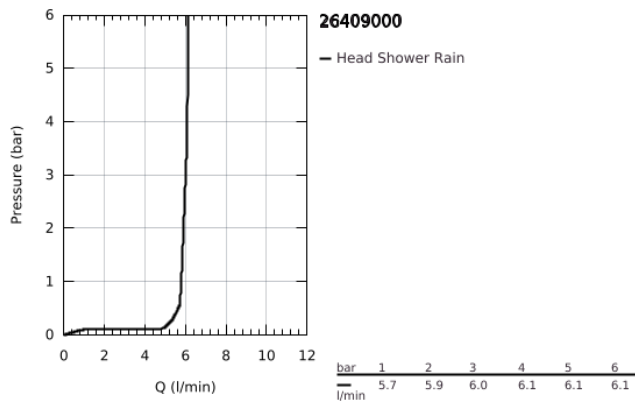

26 409 000 TEMPESTA 210 HEAD SHOWER 1 SPRAY

PRODUCT DESCRIPTION

- Colour: chrome
- spray pattern: Rain
- maximum flow rate (at 3 bar): 6 l/min
- Ø 210 mm
- ball joint ± 15° rotatable
- connection thread 1/2"
- GROHE EcoJoy - less water, perfect flow
- GROHE DreamSpray - perfect spray pattern
- GROHE LongLife finish
- GROHE SpeedClean - effortless limescale removal
- Inner WaterGuide - inner insulation for surface protection
- suitable for instantaneous heater

26 409 000 TEMPESTA 210 HEAD SHOWER 1 SPRAY

SPARE PARTS

1: Fibre seal dia. Ø18.5 x Ø12 x 2 (Spare part-nr. 0138900M)

2: Dirt strainer (Spare part-nr. 48007000)