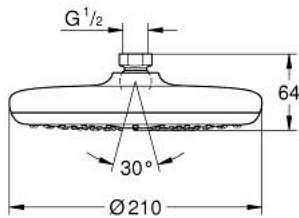

26 409 000 TEMPESTA 210 HEAD SHOWER 1 SPRAY

PRODUCT DESCRIPTION

- Colour: chrome
- spray pattern: Rain
- maximum flow rate (at 3 bar): 6 l/min
- Ø 210 mm
- ball joint ± 15° rotatable
- connection thread 1/2"
- GROHE EcoJoy - less water, perfect flow
- GROHE DreamSpray - perfect spray pattern
- GROHE LongLife finish
- GROHE SpeedClean - effortless limescale removal
- Inner WaterGuide - inner insulation for surface protection
- suitable for instantaneous heater

26 409 000 TEMPESTA 210 HEAD SHOWER 1 SPRAY

SPARE PARTS

1: Fibre seal dia. Ø18.5 x Ø12 x 2 (Spare part-nr. 0138900M)

2: Dirt strainer (Spare part-nr. 48007000)