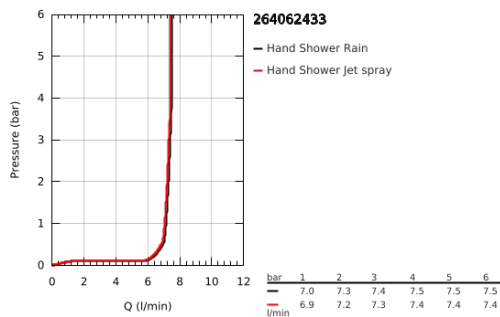

## 26 406 243 3 TEMPESTA 110 WALL HOLDER SET 2 SPRAYS (RAIN, JET)

### PRODUCT DESCRIPTION

- Colour: matte black
- consisting of:
  - hand shower Tempesta 110 (26 161)
  - maximum flow rate (at 3 bar): 7.4 l/min
  - shower outlet elbow 1/2" with wall shower holder (28 628)
- male thread
- protected against backflow
- shower hose 1500 mm 1/2" x 1/2"
- GROHE EcoJoy - less water, perfect flow
- GROHE SmartSwitch - easily rotate the dial to enjoy your preferred spray option
- GROHE DreamSpray - perfect spray pattern
- GROHE SpeedClean - effortless limescale removal
- Inner WaterGuide - inner insulation for surface protection
- ShockProof silicone ring prevents damages caused by shower falling
- minimum pressure 1.0 bar
- suitable for instantaneous heater
- professional edition