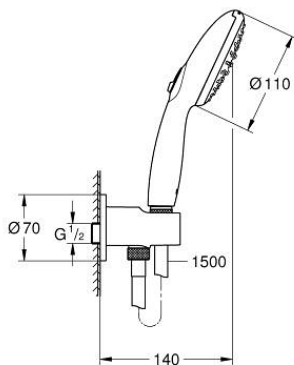

## 26 406 243 3 TEMPESTA 110 WALL HOLDER SET 2 SPRAYS (RAIN, JET)

### PRODUCT DESCRIPTION

- Colour: matte black
- consisting of:
  - hand shower Tempesta 110 (26 161)
  - maximum flow rate (at 3 bar): 7.4 l/min
  - shower outlet elbow 1/2" with wall shower holder (28 628)
- male thread
- protected against backflow
- shower hose 1500 mm 1/2" x 1/2"
- GROHE EcoJoy - less water, perfect flow
- GROHE SmartSwitch - easily rotate the dial to enjoy your preferred spray option
- GROHE DreamSpray - perfect spray pattern
- GROHE SpeedClean - effortless limescale removal
- Inner WaterGuide - inner insulation for surface protection
- ShockProof silicone ring prevents damages caused by shower falling
- minimum pressure 1.0 bar
- suitable for instantaneous heater
- professional edition

26 406 243 3 **TEMPESTA 110 WALL HOLDER SET 2 SPRAYS (RAIN, JET)**

**SPARE PARTS**

1: Dirt strainer (Spare part-nr. 0700200M)

2: Non-return valve (Spare part-nr. 08565000)