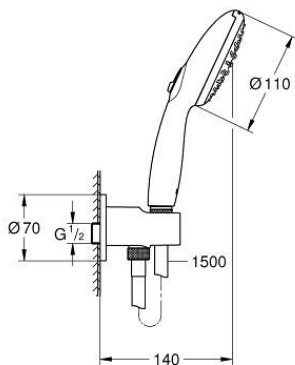

26 406 003 TEMPESTA 110 WALL HOLDER SET 2 SPRAYS (RAIN, JET)

PRODUCT DESCRIPTION

- Colour: chrome
- consisting of:
 - hand shower Tempesta 110 (26 161)
 - maximum flow rate (at 3 bar): 7.4 l/min
- shower outlet elbow 1/2" with wall shower holder (28 679)
 - male thread
 - protected against backflow
 - shower hose Relaxaflex 1500 mm 1/2" x 1/2" (28 151)
 - GROHE EcoJoy - less water, perfect flow
 - GROHE SmartSwitch - easily rotate the dial to enjoy your preferred spray option
 - GROHE DreamSpray - perfect spray pattern
 - GROHE LongLife finish
 - GROHE SpeedClean - effortless limescale removal
 - Inner WaterGuide - inner insulation for surface protection
 - ShockProof silicone ring prevents damages caused by shower falling
 - minimum pressure 1.0 bar
 - suitable for instantaneous heater
 - professional edition

26 406 003 **TEMPESTA 110 WALL HOLDER SET 2 SPRAYS (RAIN, JET)**

SPARE PARTS

1: Dirt strainer (Spare part-nr. 0700200M)

2: Non-return valve (Spare part-nr. 08565000)