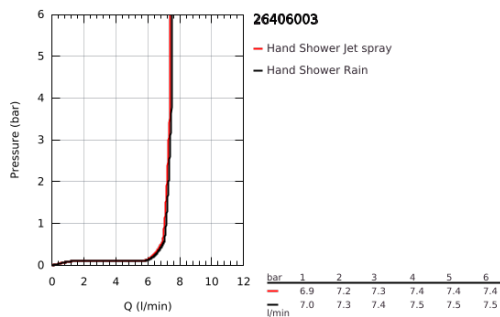

26 406 003 TEMPESTA 110 WALL HOLDER SET 2 SPRAYS (RAIN, JET)

PRODUCT DESCRIPTION

- Colour: chrome
- consisting of:
 - hand shower Tempesta 110 (26 161)
 - maximum flow rate (at 3 bar): 7.4 l/min
- shower outlet elbow 1/2" with wall shower holder (28 679)
 - male thread
 - protected against backflow
 - shower hose Relaxaflex 1500 mm 1/2" x 1/2" (28 151)
 - GROHE EcoJoy - less water, perfect flow
 - GROHE SmartSwitch - easily rotate the dial to enjoy your preferred spray option
 - GROHE DreamSpray - perfect spray pattern
 - GROHE LongLife finish
 - GROHE SpeedClean - effortless limescale removal
 - Inner WaterGuide - inner insulation for surface protection
 - ShockProof silicone ring prevents damages caused by shower falling
 - minimum pressure 1.0 bar
 - suitable for instantaneous heater
 - professional edition