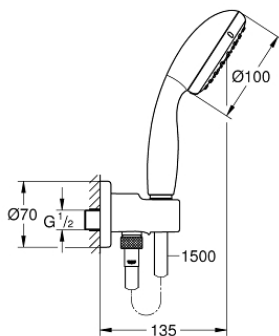

26 406 000 TEMPESTA 100 WALL HOLDER SET 2 SPRAYS

PRODUCT DESCRIPTION

- Colour: chrome
- with integrated wall union 1/2"
- consisting of:
 - hand shower Tempesta 100 II (27 597)
 - shower outlet elbow 1/2" with wall shower holder (28 679)
 - male thread
 - protected against backflow
 - shower hose Relexaflex 1500 mm 1/2" x 1/2" (28 151)
 - GROHE EcoJoy 5.7 l/min. flow limiter
 - GROHE DreamSpray - perfect spray pattern
 - GROHE LongLife finish
 - GROHE SpeedClean - effortless limescale removal
 - Inner WaterGuide - inner insulation for surface protection
 - ShockProof silicone ring prevents damages caused by shower falling
 - suitable for instantaneous heater
 - minimum pressure 1.0 bar

26 406 000 **TEMPESTA 100 WALL HOLDER SET 2 SPRAYS**

SPARE PARTS

1: Dirt strainer (Spare part-nr. 0700200M)