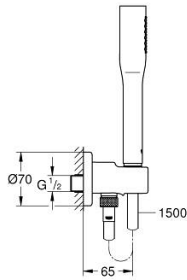

26 404 00D EUPHORIA COSMOPOLITAN STICK WALL HOLDER SET 1 SPRAY

PRODUCT DESCRIPTION

- Colour: chrome
- with integrated wall union 1/2"
- consisting of:
 - handshower
 - maximum flow rate (at 3 bar): 6.5 l/min
- shower outlet elbow 1/2" with wall shower holder (28 679)
 - male thread
 - protected against backflow
 - Silverflex shower hose 1500 mm 1/2" x 1/2" (28 364)
 - GROHE EcoJoy - less water, perfect flow
 - GROHE LongLife finish
 - GROHE SpeedClean - effortless limescale removal
 - Inner WaterGuide - inner insulation for surface protection
 - TwistStop - to prevent hose from twisting
 - suitable for instantaneous heater
 - minimum pressure 1.0 bar