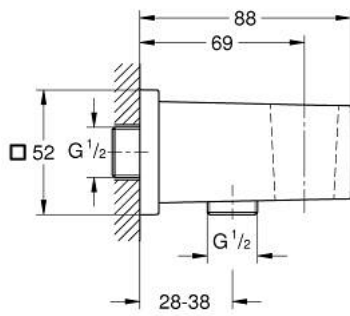

26 370 000 **EUPHORIA CUBE SHOWER OUTLET ELBOW 1/2"**

PRODUCT DESCRIPTION

- Colour: chrome
- with wall shower holder
- male connection thread 1/2"
- protected against backflow
- GROHE LongLife finish

26 370 000 **EUPHORIA CUBE SHOWER OUTLET ELBOW 1/2"**

SPARE PARTS

1: Non-return valve (Spare part-nr. 08565000)