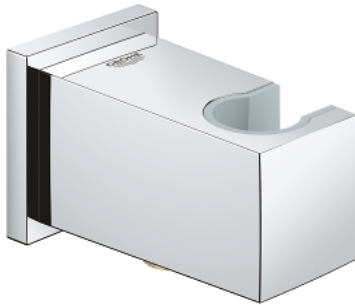

26 370 000 **EUPHORIA CUBE SHOWER OUTLET ELBOW 1/2"**

PRODUCT DESCRIPTION

- Colour: chrome
- with wall shower holder
- male connection thread 1/2"
- protected against backflow
- GROHE LongLife finish

26 370 000 **EUPHORIA CUBE SHOWER OUTLET ELBOW 1/2"**

SPARE PARTS

1: Non-return valve (Spare part-nr. 08565000)