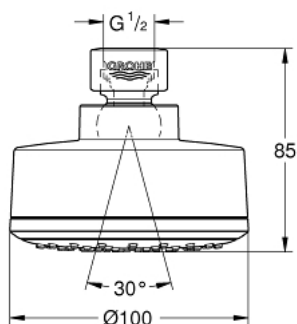

26 366 000 TEMPESTA COSMOPOLITAN 100 HEAD SHOWER 1 SPRAY

PRODUCT DESCRIPTION

- Colour: chrome
- spray pattern: Rain
- ball joint $\pm 15^\circ$ rotatable
- connection thread $1/2''$
- GROHE EcoJoy 7.6 l/min flow limiter
- GROHE DreamSpray - perfect spray pattern
- GROHE LongLife finish
- GROHE SpeedClean - effortless limescale removal
- Inner WaterGuide - inner insulation for surface protection
- suitable for instantaneous heater
- minimum pressure 1.0 bar
- max. flow rate 1.5 gpm (5.7 l/min)

26 366 000 TEMPESTA COSMOPOLITAN 100 HEAD SHOWER 1 SPRAY

SPARE PARTS

1: Fibre seal dia. $\varnothing 18.5 \times \varnothing 12 \times 2$ (Spare part-nr. 0138900M)

2: Dirt strainer (Spare part-nr. 48007000)