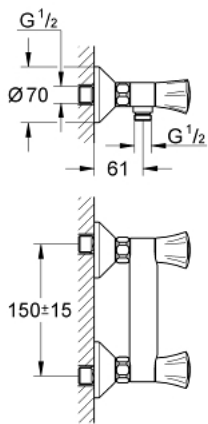

26 330 001 **COSTA L SHOWER MIXER 1/2"**

PRODUCT DESCRIPTION

- Colour: chrome
- wall mounted
- metal handles
- heat insulated
- screwable
- GROHE Long-Life headpart
- shower connection 1/2"
- S-unions
- protected against backflow
- GROHE LongLife finish
- integrated non-return valve in the shower outlet

26 330 001 **COSTA L SHOWER MIXER 1/2"**

SPARE PARTS

- 1: Handle (Spare part-nr. 45994000)
 - 1.1: Snap insert (Spare part-nr. 0538600M)
 - 2: Headpart 1/2" (Spare part-nr. 07146000)
 - 2.1: Sealing washer $\varnothing 6 \times \varnothing 2$ (Spare part-nr. 0128300M)
 - 2.2: O-ring $\varnothing 18,2 \times \varnothing 1,7$ (Spare part-nr. 0392400M)
 - 2.3: Seal (Spare part-nr. 0529100M)
 - 3: Screw connection 1/2" (Spare part-nr. 45044000)
 - 4: S-union (Spare part-nr. 12075000)
 - 4.1: Seal (Spare part-nr. 0138600M)
 - 4.2: Escutcheon (Spare part-nr. 0221000M)
 - 5: Non-return valve (Spare part-nr. 08565000)
 - 6: Extension 3/4", 20 mm (Spare part-nr. 0713000M)*
 - 7: Screw for Costa/Avina products (Spare part-nr. 48013000)*
 - 8: Special spanner (Spare part-nr. 19377000)*
- * Optional accessories