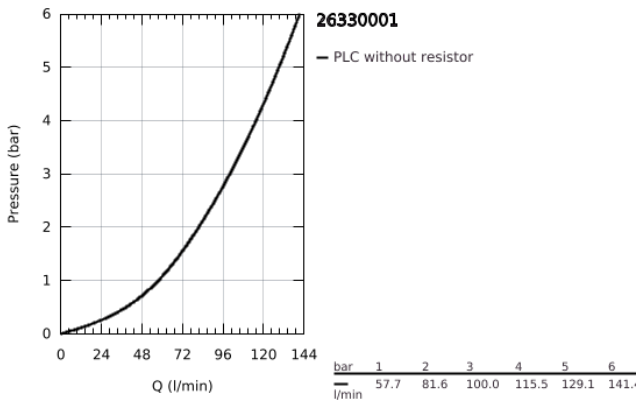

26 330 001 **COSTA L SHOWER MIXER 1/2"**

PRODUCT DESCRIPTION

- Colour: chrome
- wall mounted
- metal handles
- heat insulated
- screwable
- GROHE Long-Life headpart
- shower connection 1/2"
- S-unions
- protected against backflow
- GROHE LongLife finish
- integrated non-return valve in the shower outlet

26 330 001 **COSTA L SHOWER MIXER 1/2"**

SPARE PARTS

- 1: Handle (Spare part-nr. 45994000)
 - 1.1: Snap insert (Spare part-nr. 0538600M)
 - 2: Headpart 1/2" (Spare part-nr. 07146000)
 - 2.1: Sealing washer $\varnothing 6 \times \varnothing 2$ (Spare part-nr. 0128300M)
 - 2.2: O-ring $\varnothing 18,2 \times \varnothing 1,7$ (Spare part-nr. 0392400M)
 - 2.3: Seal (Spare part-nr. 0529100M)
 - 3: Screw connection 1/2" (Spare part-nr. 45044000)
 - 4: S-union (Spare part-nr. 12075000)
 - 4.1: Seal (Spare part-nr. 0138600M)
 - 4.2: Escutcheon (Spare part-nr. 0221000M)
 - 5: Non-return valve (Spare part-nr. 08565000)
 - 6: Extension 3/4", 20 mm (Spare part-nr. 0713000M)*
 - 7: Screw for Costa/Avina products (Spare part-nr. 48013000)*
 - 8: Special spanner (Spare part-nr. 19377000)*
- * Optional accessories