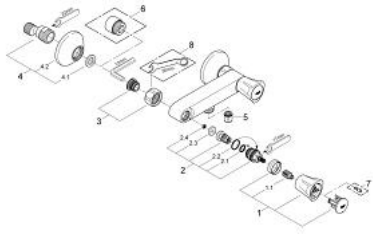

26 330 001 **COSTA L SHOWER MIXER 1/2"**

PRODUCT DESCRIPTION

- Colour: chrome
- wall mounted
- metal handles
- heat insulated
- screwable
- GROHE Long-Life headpart
- shower connection 1/2"
- S-unions
- protected against backflow
- GROHE LongLife finish
- integrated non-return valve in the shower outlet

26 330 001 **COSTA L SHOWER MIXER 1/2"**

SPARE PARTS

- 1: Handle (Spare part-nr. 45994000)
 - 1.1: Snap insert (Spare part-nr. 0538600M)
 - 2: Headpart 1/2" (Spare part-nr. 07146000)
 - 2.1: Sealing washer $\varnothing 6 \times \varnothing 2$ (Spare part-nr. 0128300M)
 - 2.2: O-ring $\varnothing 18,2 \times \varnothing 1,7$ (Spare part-nr. 0392400M)
 - 2.3: Seal (Spare part-nr. 0529100M)
 - 3: Screw connection 1/2" (Spare part-nr. 45044000)
 - 4: S-union (Spare part-nr. 12075000)
 - 4.1: Seal (Spare part-nr. 0138600M)
 - 4.2: Escutcheon (Spare part-nr. 0221000M)
 - 5: Non-return valve (Spare part-nr. 08565000)
 - 6: Extension 3/4", 20 mm (Spare part-nr. 0713000M)*
 - 7: Screw for Costa/Avina products (Spare part-nr. 48013000)*
 - 8: Special spanner (Spare part-nr. 19377000)*
- * Optional accessories