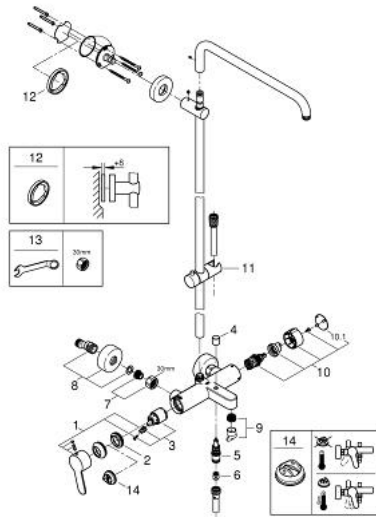

26 322 000 EUPHORIA SYSTEM SHOWER SYSTEM WITH SINGLE LEVER BATH MIXER FOR WALL MOUNTING

SPARE PARTS

- 1: Lever (Spare part-nr. 46750000)
 - 2: Screw coupling (Spare part-nr. 46460000)
 - 3: Cartridge (Spare part-nr. 46374000)
 - 4: Diverter knob (Spare part-nr. 64309000)
 - 5: Diverter (Spare part-nr. 65655000)
 - 6: Non-return valve (Spare part-nr. 08565000)
 - 7: Shank mounting kit (Spare part-nr. 45004000)
 - 8: S-union (Spare part-nr. 12662000)
 - 9: Mousseur (Spare part-nr. 13926000)
 - 10: Diverter (Spare part-nr. 46921000)
 - 10.1: Cover cap (Spare part-nr. 4788300M)
 - 11: Glider (Spare part-nr. 12140000)
 - 12: Compensation disc (Spare part-nr. 27180000)*
 - 13: Special spanner (Spare part-nr. 19377000)*
 - 14: Temperature limiter (Spare part-nr. 46375000)*
- * Optional accessories