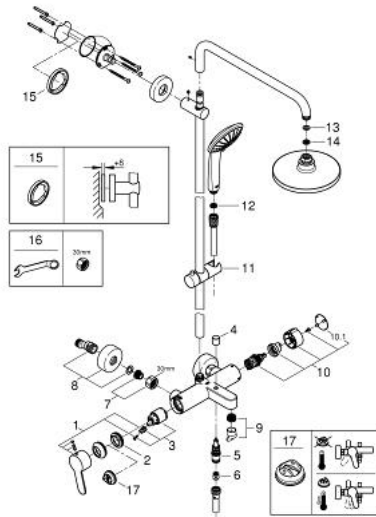

26 320 000 EUPHORIA SYSTEM 180 SHOWER SYSTEM WITH SINGLE LEVER BATH MIXER FOR WALL MOUNTING

SPARE PARTS

1. 1: Lever (Spare part-nr. 46750000)
   - 2: Screw coupling (Spare part-nr. 46460000)
   - 3: Cartridge (Spare part-nr. 46374000)
   - 4: Diverter knob (Spare part-nr. 64309000)
   - 5: Diverter (Spare part-nr. 65655000)
   - 6: Non-return valve (Spare part-nr. 08565000)
   - 7: Screw connection 1/2" (Spare part-nr. 45044000)
   - 8: S-union (Spare part-nr. 12662000)
   - 9: Mousseur (Spare part-nr. 13926000)
   - 10: Diverter (Spare part-nr. 46921000)
   - 10.1: Cover cap (Spare part-nr. 4788300M)
   - 11: Glider (Spare part-nr. 12140000)
   - 12: Dirt strainer (Spare part-nr. 0700200M)
   - 13: Fibre seal dia. Ø18.5 x Ø12 x 2 (Spare part-nr. 0138900M)
   - 14: Dirt strainer (Spare part-nr. 48007000)
   - 15: Compensation disc (Spare part-nr. 27180000)*
   - 16: Special spanner (Spare part-nr. 19377000)*
   - 17: Temperature limiter (Spare part-nr. 46375000)*
2. Optional accessories