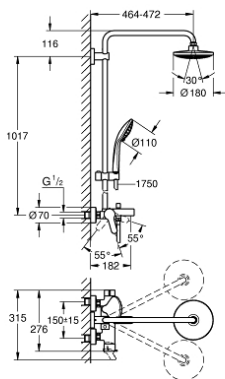

26 320 000 EUPHORIA SYSTEM 180 SHOWER SYSTEM WITH SINGLE LEVER BATH MIXER FOR WALL MOUNTING

PRODUCT DESCRIPTION

- Colour: chrome
- consisting of:
 - horizontal swivable 450 mm shower arm
 - exposed single-lever bath mixer with diverter handle
 - allows change between:
 - head shower Euphoria Cosmopolitan 180 (27 491 000)
 - chrome plated spray plate
 - spray pattern: Rain
 - with ball joint
 - rotation angle $\pm 15^\circ$
- bath inlet
- separate diverter for hand shower
- hand shower Euphoria 110 Massage (27 221 000)
- spray patterns: Rain, SmartRain, Massage
- adjustable in height with gliding element
- shower hose Silverflex 1750 mm 1/2" x 1/2" (28 388)
- distance between single-lever mixer and upper bracket: 1011 mm
- GROHE SilkMove 35 mm ceramic cartridge
- GROHE DreamSpray - perfect spray pattern
- GROHE LongLife finish
- GROHE SpeedClean - effortless limescale removal
- Inner WaterGuide - inner insulation for surface protection
- TwistStop - to prevent hose from twisting
- suitable for instantaneous heaters from 18 kW/h
- minimum flow rate 7 l/min.
- minimum pressure 1.0 bar