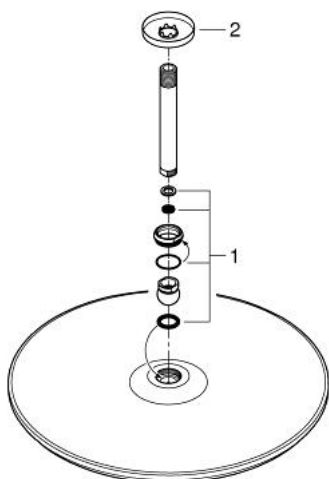

26 256 000 **RAINSHOWER COSMOPOLITAN 400 HEAD SHOWER SET CEILING 142 MM, 1 SPRAY**

PRODUCT DESCRIPTION

- Colour: chrome
- consisting of:
 - head shower Rainshower Cosmopolitan 400 (28 778)
 - spray pattern: Rain
 - maximum flow rate (at 3 bar): 7.5 l/min
 - Rainshower shower arm ceiling 142 mm (28 724 000)
 - GROHE DreamSpray - perfect spray pattern
 - GROHE LongLife finish
 - GROHE SpeedClean - effortless limescale removal
 - suitable for instantaneous heater

26 256 000 **RAINSHOWER COSMOPOLITAN 400 HEAD SHOWER SET CEILING 142 MM, 1
SPRAY**

SPARE PARTS

1: Inlet valve assembly (Spare part-nr. 45933000)

2: Escutcheon (Spare part-nr. 11741000)