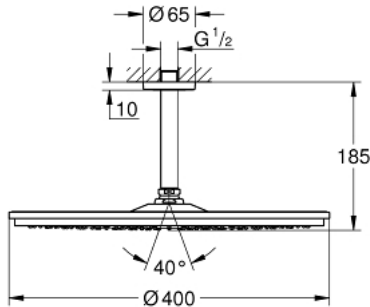

26 256 000 **RAINSHOWER COSMOPOLITAN 400 HEAD SHOWER SET CEILING 142 MM, 1 SPRAY**

PRODUCT DESCRIPTION

- Colour: chrome
- consisting of:
 - head shower Rainshower Cosmopolitan 400 (28 778)
 - spray pattern: Rain
 - maximum flow rate (at 3 bar): 7.5 l/min
 - Rainshower shower arm ceiling 142 mm (28 724 000)
 - GROHE DreamSpray - perfect spray pattern
 - GROHE LongLife finish
 - GROHE SpeedClean - effortless limescale removal
 - suitable for instantaneous heater

26 256 000 **RAINSHOWER COSMOPOLITAN 400 HEAD SHOWER SET CEILING 142 MM, 1
SPRAY**

SPARE PARTS

1: Inlet valve assembly (Spare part-nr. 45933000)

2: Escutcheon (Spare part-nr. 11741000)