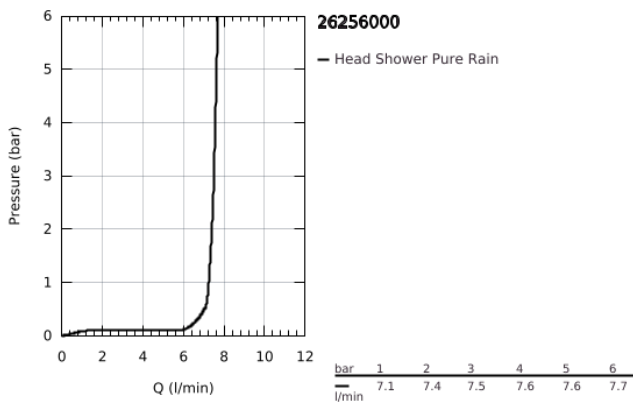

26 256 000 **RAINSHOWER COSMOPOLITAN 400 HEAD SHOWER SET CEILING 142 MM, 1 SPRAY**

PRODUCT DESCRIPTION

- Colour: chrome
- consisting of:
 - head shower Rainshower Cosmopolitan 400 (28 778)
 - spray pattern: Rain
 - maximum flow rate (at 3 bar): 7.5 l/min
 - Rainshower shower arm ceiling 142 mm (28 724 000)
 - GROHE DreamSpray - perfect spray pattern
 - GROHE LongLife finish
 - GROHE SpeedClean - effortless limescale removal
 - suitable for instantaneous heater

26 256 000 **RAINSHOWER COSMOPOLITAN 400 HEAD SHOWER SET CEILING 142 MM, 1
SPRAY**

SPARE PARTS

1: Inlet valve assembly (Spare part-nr. 45933000)

2: Escutcheon (Spare part-nr. 11741000)