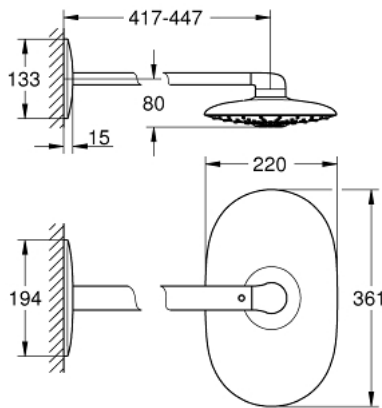

## 26 254 000 RAINSHOWER DUO 360 HEAD SHOWER SET 450 MM, 2 SPRAYS

### PRODUCT DESCRIPTION

- Colour: chrome
- consisting of:
  - head shower Rainshower Duo 360, spray plate chrome
  - spray patterns: GROHE PureRain/GROHE Rain O<sup>2</sup> spray\* and TrioMassage
- maximum flow rate (at 3 bar): 40 l/min
- horizontal 450 mm shower arm
- GROHE DreamSpray - perfect spray pattern
- GROHE LongLife finish
- GROHE SpeedClean - effortless limescale removal
- Inner WaterGuide - inner insulation for surface protection
- requires rough-in set 26 264 – to be ordered separately
- \* to be decided at first installation; factory default setting: GROHE PureRain

26 254 000 **RAINSHOWER DUO 360 HEAD SHOWER SET 450 MM, 2 SPRAYS**

**SPARE PARTS**

1: Spray face (Spare part-nr. 48348000)