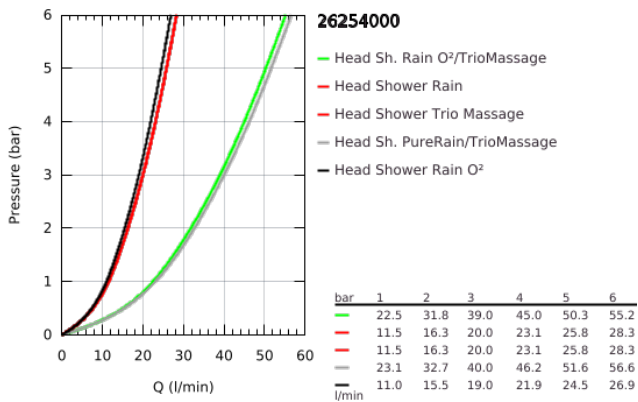

## 26 254 000 RAINSHOWER DUO 360 HEAD SHOWER SET 450 MM, 2 SPRAYS

### PRODUCT DESCRIPTION

- Colour: chrome
- consisting of:
  - head shower Rainshower Duo 360, spray plate chrome
  - spray patterns: GROHE PureRain/GROHE Rain O<sup>2</sup> spray\* and TrioMassage
- maximum flow rate (at 3 bar): 40 l/min
- horizontal 450 mm shower arm
- GROHE DreamSpray - perfect spray pattern
- GROHE LongLife finish
- GROHE SpeedClean - effortless limescale removal
- Inner WaterGuide - inner insulation for surface protection
- requires rough-in set 26 264 – to be ordered separately
- \* to be decided at first installation; factory default setting: GROHE PureRain