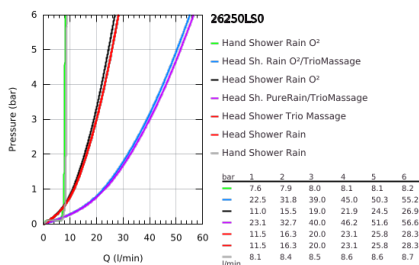

26 250 LS0 RAINSHOWER SYSTEM SMARTCONTROL DUO 360 SHOWER SYSTEM WITH SAFETY MIXER FOR WALL MOUNTING

PRODUCT DESCRIPTION

- Colour: moon white/chrome
- consisting of:
 - horizontal 500 mm shower arm
 - exposed SmartControl Safety Mixer
 - allows change between:
 - head shower Rainshower Duo 360, spray plate white
 - spray patterns: GROHE PureRain/GROHE Rain O² spray* and TrioMassage
 - hand shower Power&Soul 115, spray plate white (27 671)
 - hand shower wall holder (27 055)
 - shower hose Silverflex 1750 mm 1/2" x 1/2" (28 388)
 - minimum flow rate 10 l/min.
 - GROHE DreamSpray - perfect spray pattern
 - GROHE LongLife finish
 - GROHE CoolTouch - no risk of scalding
 - GROHE TurboStat - compact cartridge with wax thermoelement
 - GROHE EcoJoy - less water, perfect flow
 - GROHE SafeStop - safety button at 38°C
 - GROHE SafeStop Plus - optional temperature limiter at 43°C included
 - GROHE SmartControl - control the shower with intuitive push/turn button
 - GROHE EasyReach shower tray
 - GROHE SpeedClean - effortless limescale removal
 - Inner WaterGuide - inner insulation for surface protection
 - suitable for instantaneous heaters from 18 kW/h
 - TwistStop - to prevent hose from twisting
- * to be decided at first installation; factory default setting: GROHE PureRain
- In case of a 160 cc thermostat you need to purchase one of the following wall fixation sets for installation: 125356, 125357
- GROHE LongLife finish