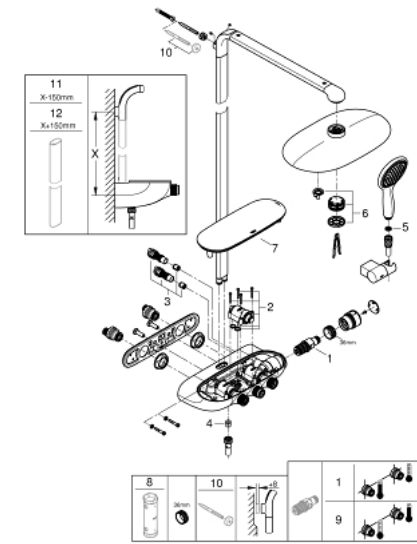

26 250 LS0 RAINSHOWER SYSTEM SMARTCONTROL DUO 360 SHOWER SYSTEM WITH SAFETY MIXER FOR WALL MOUNTING

SPARE PARTS

1. 1: Thermostatic compact cartridge 1/2" (Spare part-nr. 47439000)
   - 2: Cartridge (Spare part-nr. 48297000)
   - 3: Non-return valve (Spare part-nr. 4901000M)
   - 4: Non-return valve (Spare part-nr. 08565000)
   - 5: Dirt strainer (Spare part-nr. 0700200M)
   - 6: Spray face (Spare part-nr. 48348000)
   - 7: Cover (Spare part-nr. 48482000)
   - 8: Socket Spanner (Spare part-nr. 49059000)*
   - 9: GROHE TurboStat cartridge 1/2" (Spare part-nr. 47175000)*
   - 10: Compensation disc (Spare part-nr. 26385000)*
   - 11: Shower system pipe for retrofitting (Spare part-nr. 48349000)*
   - 12: Shower system pipe for retrofitting (Spare part-nr. 48350000)*
2. Optional accessories