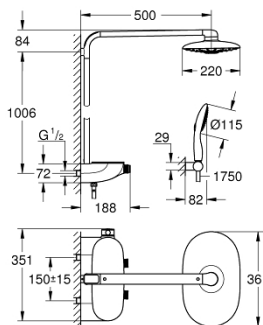

26 250 LS0 RAINSHOWER SYSTEM SMARTCONTROL DUO 360 SHOWER SYSTEM WITH SAFETY MIXER FOR WALL MOUNTING

PRODUCT DESCRIPTION

- Colour: moon white/chrome
- consisting of:
  - horizontal 500 mm shower arm
  - exposed SmartControl Safety Mixer
  - allows change between:
    - head shower Rainshower Duo 360, spray plate white
    - spray patterns: GROHE PureRain/GROHE Rain O² spray* and TrioMassage
  - hand shower Power&Soul 115, spray plate white (27 671)
  - hand shower wall holder (27 055)
  - shower hose Silverflex 1750 mm 1/2" x 1/2" (28 388)
  - minimum flow rate 10 l/min.
  - GROHE DreamSpray - perfect spray pattern
  - GROHE LongLife finish
  - GROHE CoolTouch - no risk of scalding
  - GROHE TurboStat - compact cartridge with wax thermoelement
  - GROHE EcoJoy - less water, perfect flow
  - GROHE SafeStop - safety button at 38°C
  - GROHE SafeStop Plus - optional temperature limiter at 43°C included
  - GROHE SmartControl - control the shower with intuitive push/turn button
  - GROHE EasyReach shower tray
  - GROHE SpeedClean - effortless limescale removal
  - Inner WaterGuide - inner insulation for surface protection
  - suitable for instantaneous heaters from 18 kW/h
  - TwistStop - to prevent hose from twisting
- * to be decided at first installation; factory default setting: GROHE PureRain
- In case of a 160 cc thermostat you need to purchase one of the following wall fixation sets for installation: 125356, 125357
- GROHE LongLife finish