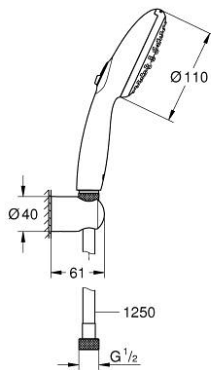

26 164 243 3 TEMPESTA 110 WALL HOLDER SET 2 SPRAYS (RAIN, JET)

PRODUCT DESCRIPTION

- Colour: matte black
- consisting of:
 - hand shower Tempesta 110 (26 161)
 - maximum flow rate (at 3 bar): 7.4 l/min
 - wall shower holder Tempesta, non-adjustable (28 605)
 - shower hose 1500 mm 1/2" x 1/2" (28 364)
 - GROHE EcoJoy - less water, perfect flow
 - GROHE SmartSwitch - easily rotate the dial to enjoy your preferred spray option
 - GROHE DreamSpray - perfect spray pattern
 - GROHE SpeedClean - effortless limescale removal
 - Inner WaterGuide - inner insulation for surface protection
 - ShockProof silicone ring prevents damages caused by shower falling
 - minimum pressure 1.0 bar
 - suitable for instantaneous heater
 - professional edition

26 164 243 3 **TEMPESTA 110 WALL HOLDER SET 2 SPRAYS (RAIN, JET)**

SPARE PARTS

1: Dirt strainer (Spare part-nr. 0700200M)