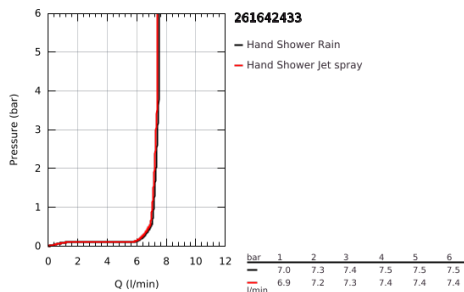

26 164 243 3 TEMPESTA 110 WALL HOLDER SET 2 SPRAYS (RAIN, JET)

PRODUCT DESCRIPTION

- Colour: matte black
- consisting of:
 - hand shower Tempesta 110 (26 161)
 - maximum flow rate (at 3 bar): 7.4 l/min
 - wall shower holder Tempesta, non-adjustable (28 605)
 - shower hose 1500 mm 1/2" x 1/2" (28 364)
 - GROHE EcoJoy - less water, perfect flow
 - GROHE SmartSwitch - easily rotate the dial to enjoy your preferred spray option
 - GROHE DreamSpray - perfect spray pattern
 - GROHE SpeedClean - effortless limescale removal
 - Inner WaterGuide - inner insulation for surface protection
 - ShockProof silicone ring prevents damages caused by shower falling
 - minimum pressure 1.0 bar
 - suitable for instantaneous heater
 - professional edition