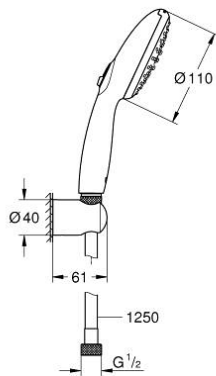

26 164 003 TEMPESTA 110 WALL HOLDER SET 2 SPRAYS (RAIN, JET)

PRODUCT DESCRIPTION

- Colour: chrome
- consisting of:
 - hand shower Tempesta 110 (26 161)
 - maximum flow rate (at 3 bar): 7.4 l/min
 - wall shower holder Tempesta, non-adjustable (28 605)
 - Relaxaflex hose 1250 mm 1/2" x 1/2" (28 150)
 - GROHE EcoJoy - less water, perfect flow
 - GROHE SmartSwitch - easily rotate the dial to enjoy your preferred spray option
 - GROHE DreamSpray - perfect spray pattern
 - GROHE LongLife finish
 - GROHE SpeedClean - effortless limescale removal
 - Inner WaterGuide - inner insulation for surface protection
 - ShockProof silicone ring prevents damages caused by shower falling
 - minimum pressure 1.0 bar
 - suitable for instantaneous heater
 - professional edition

26 164 003 **TEMPESTA 110 WALL HOLDER SET 2 SPRAYS (RAIN, JET)**

SPARE PARTS

1: Dirt strainer (Spare part-nr. 0700200M)