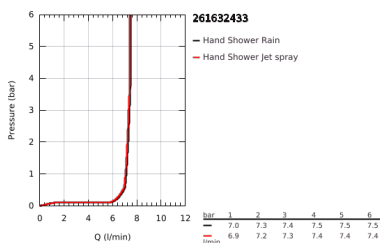

## 26 163 243 3 TEMPESTA 110 SHOWER RAIL SET 2 SPRAYS (RAIN, JET)

### PRODUCT DESCRIPTION

- Colour: matte black
- consisting of:
  - hand shower Tempesta 110 (26 161)
  - maximum flow rate (at 3 bar): 7.4 l/min
  - shower rail, 900 mm (27 524)
  - shower hose 1750 mm 1/2" x 1/2" (28 388)
  - GROHE EcoJoy - less water, perfect flow
  - GROHE SmartSwitch - easily rotate the dial to enjoy your preferred spray option
  - GROHE DreamSpray - perfect spray pattern
- Flexible Installation - 1 adjustable bracket for existing drill holes
- adjustable rail holder (turn and glide shower holder)
- GROHE SpeedClean - effortless limescale removal
- Inner WaterGuide - inner insulation for surface protection
- ShockProof silicone ring prevents damages caused by shower falling
- minimum pressure 1.0 bar
- suitable for instantaneous heater
- professional edition