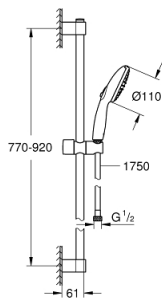

## 26 163 243 3 TEMPESTA 110 SHOWER RAIL SET 2 SPRAYS (RAIN, JET)

### PRODUCT DESCRIPTION

- Colour: matte black
- consisting of:
  - hand shower Tempesta 110 (26 161)
  - maximum flow rate (at 3 bar): 7.4 l/min
  - shower rail, 900 mm (27 524)
  - shower hose 1750 mm 1/2" x 1/2" (28 388)
  - GROHE EcoJoy - less water, perfect flow
  - GROHE SmartSwitch - easily rotate the dial to enjoy your preferred spray option
  - GROHE DreamSpray - perfect spray pattern
- Flexible Installation - 1 adjustable bracket for existing drill holes
- adjustable rail holder (turn and glide shower holder)
- GROHE SpeedClean - effortless limescale removal
- Inner WaterGuide - inner insulation for surface protection
- ShockProof silicone ring prevents damages caused by shower falling
- minimum pressure 1.0 bar
- suitable for instantaneous heater
- professional edition

### SPARE PARTS

- 1: Shower bar holder (Spare part-nr. 486072430)
  - 2: Glider (Spare part-nr. 486092430)
  - 3: Shower bar holder (Spare part-nr. 486082430)
  - 4: Dirt strainer (Spare part-nr. 0700200M)
  - 5: Compensation disc (Spare part-nr. 48543001)\*
- \* Optional accessories