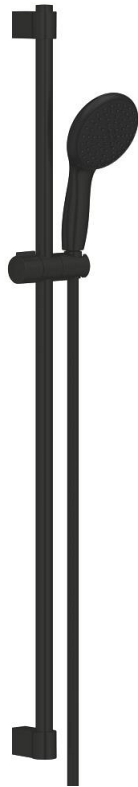

## 26 163 243 3 TEMPESTA 110 SHOWER RAIL SET 2 SPRAYS (RAIN, JET)

### PRODUCT DESCRIPTION

- Colour: matte black
- consisting of:
  - hand shower Tempesta 110 (26 161)
  - maximum flow rate (at 3 bar): 7.4 l/min
  - shower rail, 900 mm (27 524)
  - shower hose 1750 mm 1/2" x 1/2" (28 388)
  - GROHE EcoJoy - less water, perfect flow
  - GROHE SmartSwitch - easily rotate the dial to enjoy your preferred spray option
  - GROHE DreamSpray - perfect spray pattern
- Flexible Installation - 1 adjustable bracket for existing drill holes
- adjustable rail holder (turn and glide shower holder)
- GROHE SpeedClean - effortless limescale removal
- Inner WaterGuide - inner insulation for surface protection
- ShockProof silicone ring prevents damages caused by shower falling
- minimum pressure 1.0 bar
- suitable for instantaneous heater
- professional edition

### SPARE PARTS

- 1: Shower bar holder (Spare part-nr. 486072430)
  - 2: Glider (Spare part-nr. 486092430)
  - 3: Shower bar holder (Spare part-nr. 486082430)
  - 4: Dirt strainer (Spare part-nr. 0700200M)
  - 5: Compensation disc (Spare part-nr. 48543001)\*
- \* Optional accessories