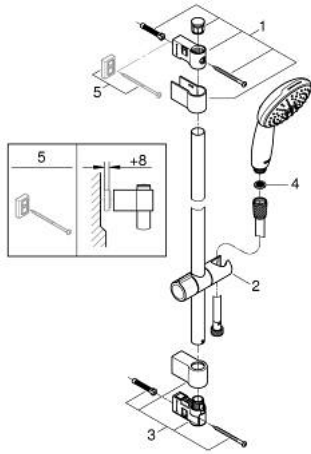

## 26 163 243 3 TEMPESTA 110 SHOWER RAIL SET 2 SPRAYS (RAIN, JET)

### PRODUCT DESCRIPTION

- Colour: matte black
- consisting of:
  - hand shower Tempesta 110 (26 161)
  - maximum flow rate (at 3 bar): 7.4 l/min
  - shower rail, 900 mm (27 524)
  - shower hose 1750 mm 1/2" x 1/2" (28 388)
  - GROHE EcoJoy - less water, perfect flow
  - GROHE SmartSwitch - easily rotate the dial to enjoy your preferred spray option
  - GROHE DreamSpray - perfect spray pattern
- Flexible Installation - 1 adjustable bracket for existing drill holes
- adjustable rail holder (turn and glide shower holder)
- GROHE SpeedClean - effortless limescale removal
- Inner WaterGuide - inner insulation for surface protection
- ShockProof silicone ring prevents damages caused by shower falling
- minimum pressure 1.0 bar
- suitable for instantaneous heater
- professional edition

### SPARE PARTS

- 1: Shower bar holder (Spare part-nr. 486072430)
  - 2: Glider (Spare part-nr. 486092430)
  - 3: Shower bar holder (Spare part-nr. 486082430)
  - 4: Dirt strainer (Spare part-nr. 0700200M)
  - 5: Compensation disc (Spare part-nr. 48543001)\*
- \* Optional accessories