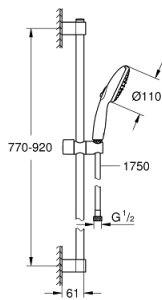

26 163 003 TEMPESTA 110 SHOWER RAIL SET 2 SPRAYS (RAIN, JET)

PRODUCT DESCRIPTION

- Colour: chrome
- consisting of:
 - hand shower Tempesta 110 (26 161)
 - maximum flow rate (at 3 bar): 7.4 l/min
 - shower rail, 900 mm (27 524)
 - Relaxaflex hose 1750 mm 1/2"x1/2" (28 154)
 - GROHE EcoJoy - less water, perfect flow
 - GROHE SmartSwitch - easily rotate the dial to enjoy your preferred spray option
 - GROHE DreamSpray - perfect spray pattern
 - GROHE LongLife finish
- Flexible Installation - 1 adjustable bracket for existing drill holes
- adjustable rail holder (turn and glide shower holder)
- GROHE SpeedClean - effortless limescale removal
- Inner WaterGuide - inner insulation for surface protection
- ShockProof silicone ring prevents damages caused by shower falling
- minimum pressure 1.0 bar
- suitable for instantaneous heater
- professional edition

26 163 003 TEMPESTA 110 SHOWER RAIL SET 2 SPRAYS (RAIN, JET)

SPARE PARTS

- 1: Shower bar holder (Spare part-nr. 48607000)
 - 2: Glider (Spare part-nr. 48609000)
 - 3: Shower bar holder (Spare part-nr. 48608000)
 - 4: Dirt strainer (Spare part-nr. 0700200M)
 - 5: Compensation disc (Spare part-nr. 48543001)*
- * Optional accessories