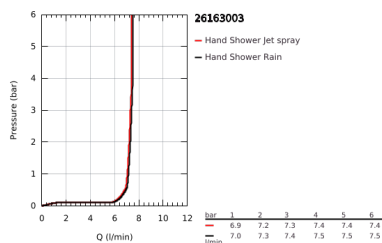

26 163 003 TEMPESTA 110 SHOWER RAIL SET 2 SPRAYS (RAIN, JET)

PRODUCT DESCRIPTION

- Colour: chrome
- consisting of:
 - hand shower Tempesta 110 (26 161)
 - maximum flow rate (at 3 bar): 7.4 l/min
 - shower rail, 900 mm (27 524)
 - Relaxaflex hose 1750 mm 1/2"x1/2" (28 154)
 - GROHE EcoJoy - less water, perfect flow
 - GROHE SmartSwitch - easily rotate the dial to enjoy your preferred spray option
 - GROHE DreamSpray - perfect spray pattern
 - GROHE LongLife finish
- Flexible Installation - 1 adjustable bracket for existing drill holes
- adjustable rail holder (turn and glide shower holder)
- GROHE SpeedClean - effortless limescale removal
- Inner WaterGuide - inner insulation for surface protection
- ShockProof silicone ring prevents damages caused by shower falling
- minimum pressure 1.0 bar
- suitable for instantaneous heater
- professional edition