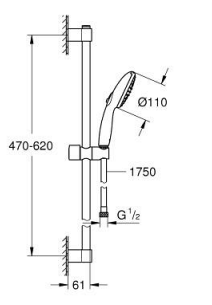

26 162 243 3 TEMPESTA 110 SHOWER RAIL SET 2 SPRAYS (RAIN, JET)

PRODUCT DESCRIPTION

- Colour: matte black
- consisting of:
 - hand shower Tempesta 110 (26 161)
 - maximum flow rate (at 3 bar): 7.4 l/min
 - shower rail, 600 mm (27 523)
 - shower hose 1750 mm 1/2" x 1/2" (28 388)
 - GROHE EcoJoy - less water, perfect flow
 - GROHE SmartSwitch - easily rotate the dial to enjoy your preferred spray option
 - GROHE DreamSpray - perfect spray pattern
- Flexible Installation - 1 adjustable bracket for existing drill holes
- adjustable rail holder (turn and glide shower holder)
- GROHE SpeedClean - effortless limescale removal
- Inner WaterGuide - inner insulation for surface protection
- ShockProof silicone ring prevents damages caused by shower falling
- minimum pressure 1.0 bar
- suitable for instantaneous heater
- professional edition

26 162 243 3 TEMPESTA 110 SHOWER RAIL SET 2 SPRAYS (RAIN, JET)

SPARE PARTS

- 1: Shower bar holder (Spare part-nr. 486072430)
 - 2: Glider (Spare part-nr. 486092430)
 - 3: Shower bar holder (Spare part-nr. 486082430)
 - 4: Dirt strainer (Spare part-nr. 0700200M)
 - 5: Compensation disc (Spare part-nr. 48543001)*
- * Optional accessories