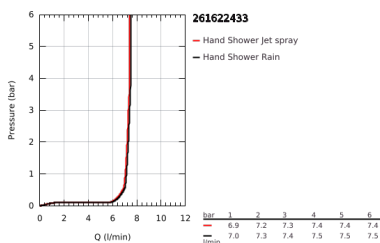

26 162 243 3 TEMPESTA 110 SHOWER RAIL SET 2 SPRAYS (RAIN, JET)

PRODUCT DESCRIPTION

- Colour: matte black
- consisting of:
 - hand shower Tempesta 110 (26 161)
 - maximum flow rate (at 3 bar): 7.4 l/min
 - shower rail, 600 mm (27 523)
 - shower hose 1750 mm 1/2" x 1/2" (28 388)
 - GROHE EcoJoy - less water, perfect flow
 - GROHE SmartSwitch - easily rotate the dial to enjoy your preferred spray option
 - GROHE DreamSpray - perfect spray pattern
- Flexible Installation - 1 adjustable bracket for existing drill holes
- adjustable rail holder (turn and glide shower holder)
- GROHE SpeedClean - effortless limescale removal
- Inner WaterGuide - inner insulation for surface protection
- ShockProof silicone ring prevents damages caused by shower falling
- minimum pressure 1.0 bar
- suitable for instantaneous heater
- professional edition