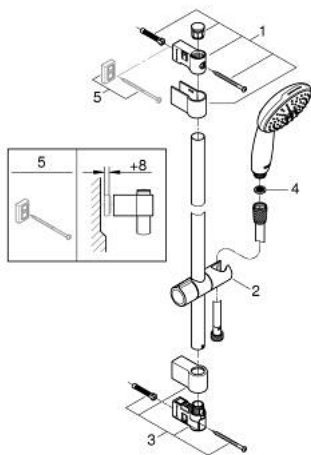

26 162 003 TEMPESTA 110 SHOWER RAIL SET 2 SPRAYS (RAIN, JET)

PRODUCT DESCRIPTION

- Colour: chrome
- consisting of:
 - hand shower Tempesta 110 (26 161)
 - maximum flow rate (at 3 bar): 7.4 l/min
 - shower rail, 600 mm (27 523)
 - Relaxaflex hose 1750 mm 1/2"x1/2" (28 154)
 - GROHE EcoJoy - less water, perfect flow
 - GROHE SmartSwitch - easily rotate the dial to enjoy your preferred spray option
 - GROHE DreamSpray - perfect spray pattern
 - GROHE LongLife finish
- Flexible Installation - 1 adjustable bracket for existing drill holes
- adjustable rail holder (turn and glide shower holder)
- GROHE SpeedClean - effortless limescale removal
- Inner WaterGuide - inner insulation for surface protection
- ShockProof silicone ring prevents damages caused by shower falling
- minimum pressure 1.0 bar
- suitable for instantaneous heater
- professional edition

26 162 003 TEMPESTA 110 SHOWER RAIL SET 2 SPRAYS (RAIN, JET)

SPARE PARTS

- 1: Shower bar holder (Spare part-nr. 48607000)
 - 2: Glider (Spare part-nr. 48609000)
 - 3: Shower bar holder (Spare part-nr. 48608000)
 - 4: Dirt strainer (Spare part-nr. 0700200M)
 - 5: Compensation disc (Spare part-nr. 48543001)*
- * Optional accessories