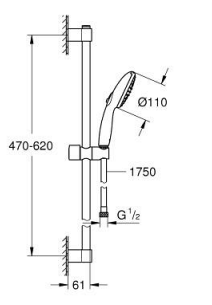

26 162 003 TEMPESTA 110 SHOWER RAIL SET 2 SPRAYS (RAIN, JET)

PRODUCT DESCRIPTION

- Colour: chrome
- consisting of:
 - hand shower Tempesta 110 (26 161)
 - maximum flow rate (at 3 bar): 7.4 l/min
 - shower rail, 600 mm (27 523)
 - Relaxaflex hose 1750 mm 1/2"x1/2" (28 154)
 - GROHE EcoJoy - less water, perfect flow
 - GROHE SmartSwitch - easily rotate the dial to enjoy your preferred spray option
 - GROHE DreamSpray - perfect spray pattern
 - GROHE LongLife finish
- Flexible Installation - 1 adjustable bracket for existing drill holes
- adjustable rail holder (turn and glide shower holder)
- GROHE SpeedClean - effortless limescale removal
- Inner WaterGuide - inner insulation for surface protection
- ShockProof silicone ring prevents damages caused by shower falling
- minimum pressure 1.0 bar
- suitable for instantaneous heater
- professional edition

26 162 003 TEMPESTA 110 SHOWER RAIL SET 2 SPRAYS (RAIN, JET)

SPARE PARTS

- 1: Shower bar holder (Spare part-nr. 48607000)
 - 2: Glider (Spare part-nr. 48609000)
 - 3: Shower bar holder (Spare part-nr. 48608000)
 - 4: Dirt strainer (Spare part-nr. 0700200M)
 - 5: Compensation disc (Spare part-nr. 48543001)*
- * Optional accessories