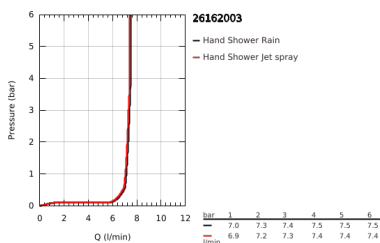

26 162 003 TEMPESTA 110 SHOWER RAIL SET 2 SPRAYS (RAIN, JET)

PRODUCT DESCRIPTION

- Colour: chrome
- consisting of:
 - hand shower Tempesta 110 (26 161)
 - maximum flow rate (at 3 bar): 7.4 l/min
 - shower rail, 600 mm (27 523)
 - Relaxaflex hose 1750 mm 1/2"x1/2" (28 154)
 - GROHE EcoJoy - less water, perfect flow
 - GROHE SmartSwitch - easily rotate the dial to enjoy your preferred spray option
 - GROHE DreamSpray - perfect spray pattern
 - GROHE LongLife finish
- Flexible Installation - 1 adjustable bracket for existing drill holes
- adjustable rail holder (turn and glide shower holder)
- GROHE SpeedClean - effortless limescale removal
- Inner WaterGuide - inner insulation for surface protection
- ShockProof silicone ring prevents damages caused by shower falling
- minimum pressure 1.0 bar
- suitable for instantaneous heater
- professional edition