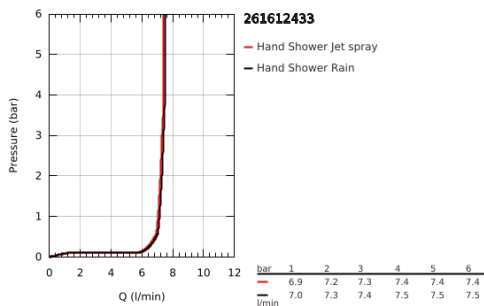

26 161 243 3 TEMPESTA 110 HAND SHOWER 2 SPRAYS

PRODUCT DESCRIPTION

- Colour: matte black
- spray patterns: Rain, Jet
- maximum flow rate (at 3 bar): 7.4 l/min
- GROHE EcoJoy - less water, perfect flow
- GROHE SmartSwitch - easily rotate the dial to enjoy your preferred spray option
- GROHE DreamSpray - perfect spray pattern
- GROHE SpeedClean - effortless limescale removal
- Inner WaterGuide - inner insulation for surface protection
- ShockProof silicone ring prevents damages caused by shower falling
- universal mounting system, fitting all standard shower hoses
- minimum pressure 1.0 bar
- suitable for instantaneous heater
- professional edition

26 161 243 3 TEMPESTA 110 HAND SHOWER 2 SPRAYS

SPARE PARTS

1: Dirt strainer (Spare part-nr. 0700200M)