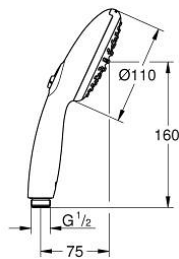

26 161 243 3 TEMPESTA 110 HAND SHOWER 2 SPRAYS

PRODUCT DESCRIPTION

- Colour: matte black
- spray patterns: Rain, Jet
- maximum flow rate (at 3 bar): 7.4 l/min
- GROHE EcoJoy - less water, perfect flow
- GROHE SmartSwitch - easily rotate the dial to enjoy your preferred spray option
- GROHE DreamSpray - perfect spray pattern
- GROHE SpeedClean - effortless limescale removal
- Inner WaterGuide - inner insulation for surface protection
- ShockProof silicone ring prevents damages caused by shower falling
- universal mounting system, fitting all standard shower hoses
- minimum pressure 1.0 bar
- suitable for instantaneous heater
- professional edition

26 161 243 3 TEMPESTA 110 HAND SHOWER 2 SPRAYS

SPARE PARTS

1: Dirt strainer (Spare part-nr. 0700200M)