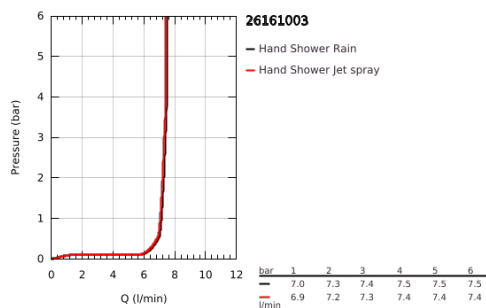

## 26 161 003 TEMPESTA 110 HAND SHOWER 2 SPRAYS

### PRODUCT DESCRIPTION

- Colour: chrome
- spray patterns: Rain, Jet
- maximum flow rate (at 3 bar): 7.4 l/min
- GROHE EcoJoy - less water, perfect flow
- GROHE SmartSwitch - easily rotate the dial to enjoy your preferred spray option
- GROHE DreamSpray - perfect spray pattern
- GROHE LongLife finish
- GROHE SpeedClean - effortless limescale removal
- Inner WaterGuide - inner insulation for surface protection
- ShockProof silicone ring prevents damages caused by shower falling
- universal mounting system, fitting all standard shower hoses
- minimum pressure 1.0 bar
- suitable for instantaneous heater
- professional edition