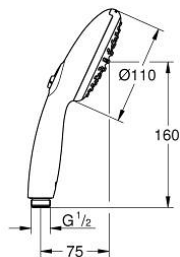

## 26 161 003 TEMPESTA 110 HAND SHOWER 2 SPRAYS

### PRODUCT DESCRIPTION

- Colour: chrome
- spray patterns: Rain, Jet
- maximum flow rate (at 3 bar): 7.4 l/min
- GROHE EcoJoy - less water, perfect flow
- GROHE SmartSwitch - easily rotate the dial to enjoy your preferred spray option
- GROHE DreamSpray - perfect spray pattern
- GROHE LongLife finish
- GROHE SpeedClean - effortless limescale removal
- Inner WaterGuide - inner insulation for surface protection
- ShockProof silicone ring prevents damages caused by shower falling
- universal mounting system, fitting all standard shower hoses
- minimum pressure 1.0 bar
- suitable for instantaneous heater
- professional edition

### SPARE PARTS

1: Dirt strainer (Spare part-nr. 0700200M)