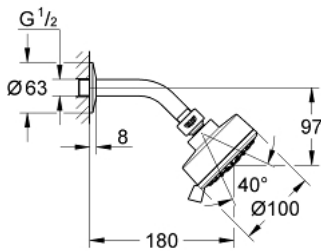

26 090 000 TEMPESTA COSMOPOLITAN 100 HEAD SHOWER SET 3 SPRAYS

PRODUCT DESCRIPTION

- Colour: chrome
- spray patterns: GROHE Rain O², Rain, Massage
- ball joint ± 15° rotatable
- shower arm with connection thread 1/2"
- escutcheon
- GROHE DreamSpray - perfect spray pattern
- GROHE LongLife finish
- GROHE SpeedClean - effortless limescale removal
- Inner WaterGuide - inner insulation for surface protection
- suitable for instantaneous heater
- minimum pressure 1.0 bar

26 090 000 **TEMPESTA COSMOPOLITAN 100 HEAD SHOWER SET 3 SPRAYS**

SPARE PARTS

1: Fibre seal dia. Ø18.5 x Ø12 x 2 (Spare part-nr. 0138900M)

2: Dirt strainer (Spare part-nr. 48007000)